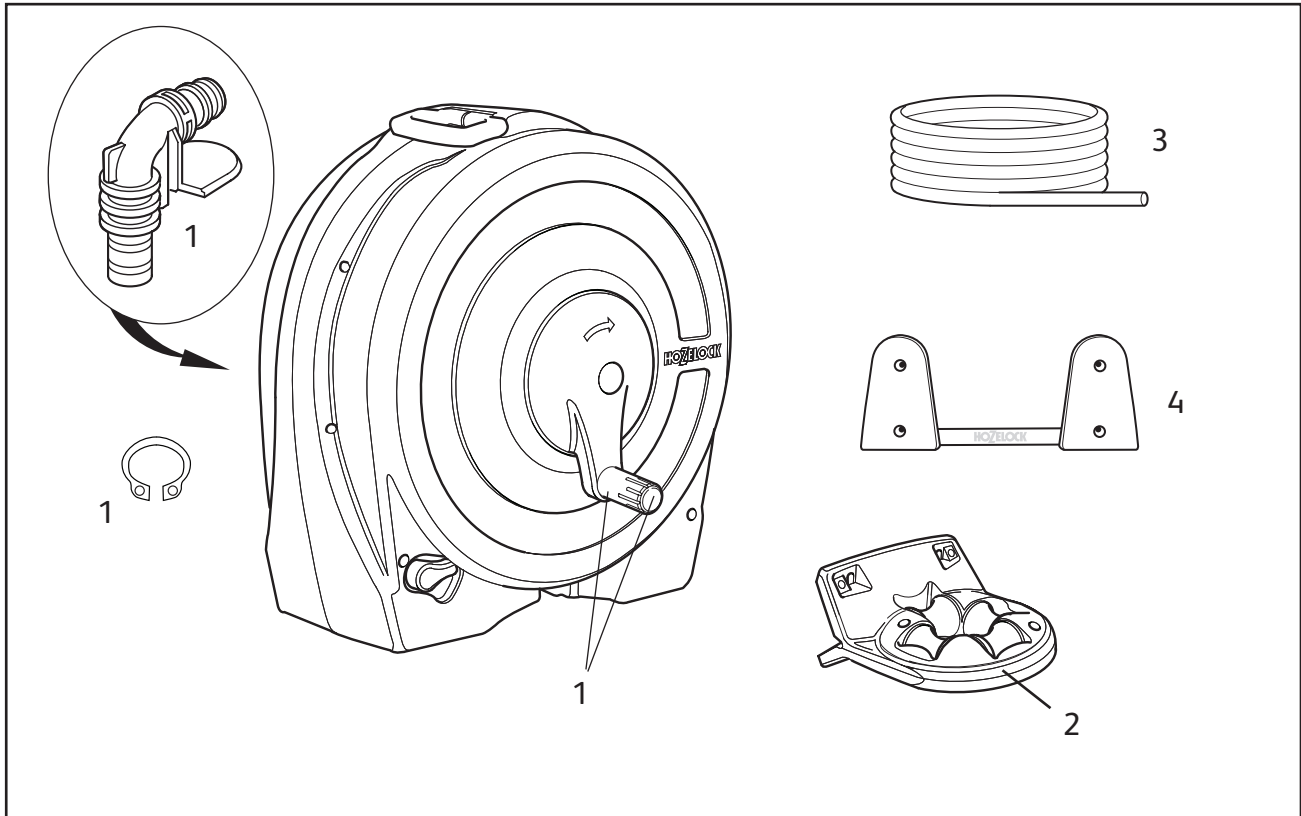

Fast Reel (Wall Mounted)

2496

Spares Part Numbers

	Description	Part No.
1	Fast Reel/Cart Annual Service Kit Contains replacement handle sleeve and plug, replacement inlet assembly and cir-clip, silicone grease to lubricate inlet prior to replacement	Z71020
2	Hose Guide	2392
3	Hose Replacement Kit 40m ½" Fast Reel Coil; Support Spring, Hose Connector, Herbie Clip & instructions.	Z21920
4	Wall Bracket	Z21927