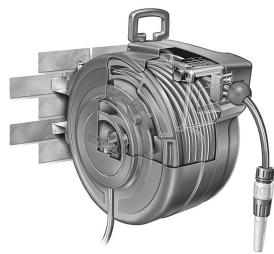

15m Auto Reel 20m Auto Reel 25m Auto Reel

2380
obsolete
2490
obsolete
2385
obsolete