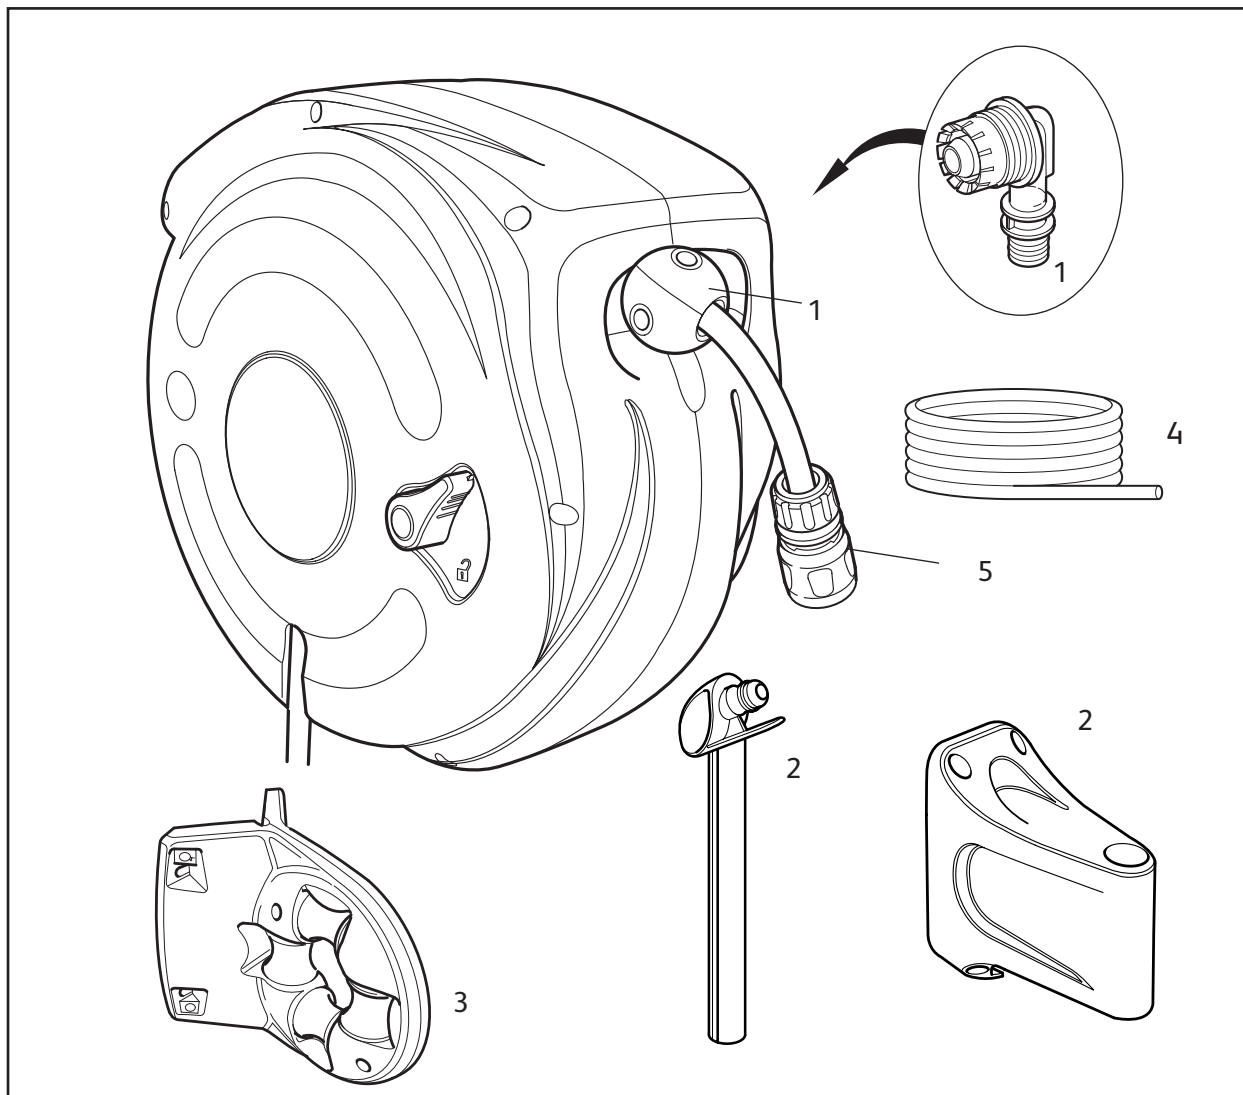

10m Auto Reel

2485

Spares Part Numbers

	Description	Part No.
1	Auto Reel Annual Service Kit Contains replacement inlet assembly, new ball stop, and silicone grease to lubricate inlet prior to replacement.	Z71022
2	Wall Bracket & Pivot Tube	Z71023
3	Hose Guide	2392
4	Hose Replacement Kit 10m Silver Hose Coil, Inlet Barb, Retaining Clip, O-ring, Herbie clip & instructions	Z21917
5	9mm AquaStop Connector	Z21615

HOZELOCK

Consumer Services
Hozelock Ltd., Midpoint Park,
Birmingham B76 1AB, England.
Tel: +44 (0) 121 313 1122
www.hozelock.com