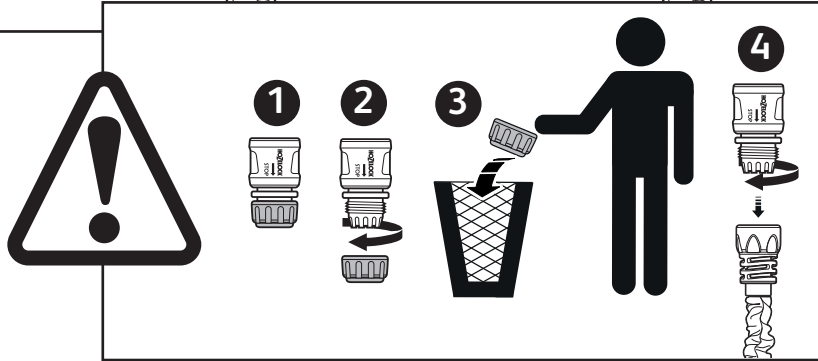

Spares Part Numbers

	Description	Part No.
1	Replacement 9mm AquaStop Connector	Z21615

HOZELOCK

Consumer Services
Hozelock Ltd., Midpoint Park,
Birmingham B76 1AB, England.
Tel: +44 (0) 121 313 1122
www.hozelock.com