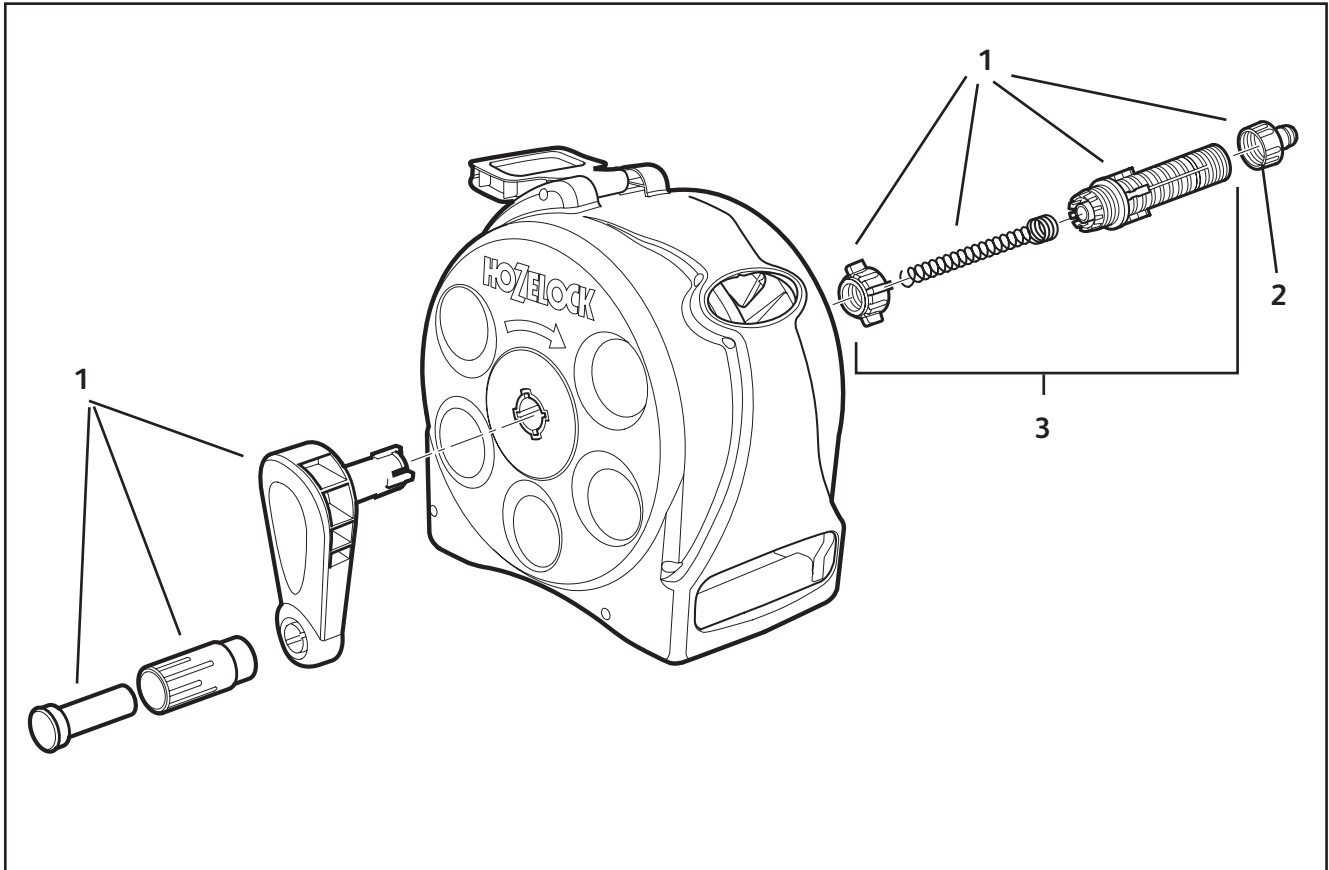

Spares Part Numbers

	Description	Part No.
1	Compact Reel/Cart Service Kit Contains replacement rewind handle, new inlet assembly, replacement anti-kink stainless steel spring, and silicone gel to lubricate inlet prior to replacement, wall brackets, 1x red locking clip. Includes fittings, spindle, 5/8" BSP Threaded Adaptor	Z71021
2	5/8" BSP Threaded Adaptor*	Z21755
3	Inlet Assembly	Z71033

*Also included in Z71021

HOZELOCK

Consumer Services
Hozelock Ltd., Midpoint Park,
Birmingham B76 1AB, England.
Tel: +44 (0) 121 313 1122
www.hozelock.com