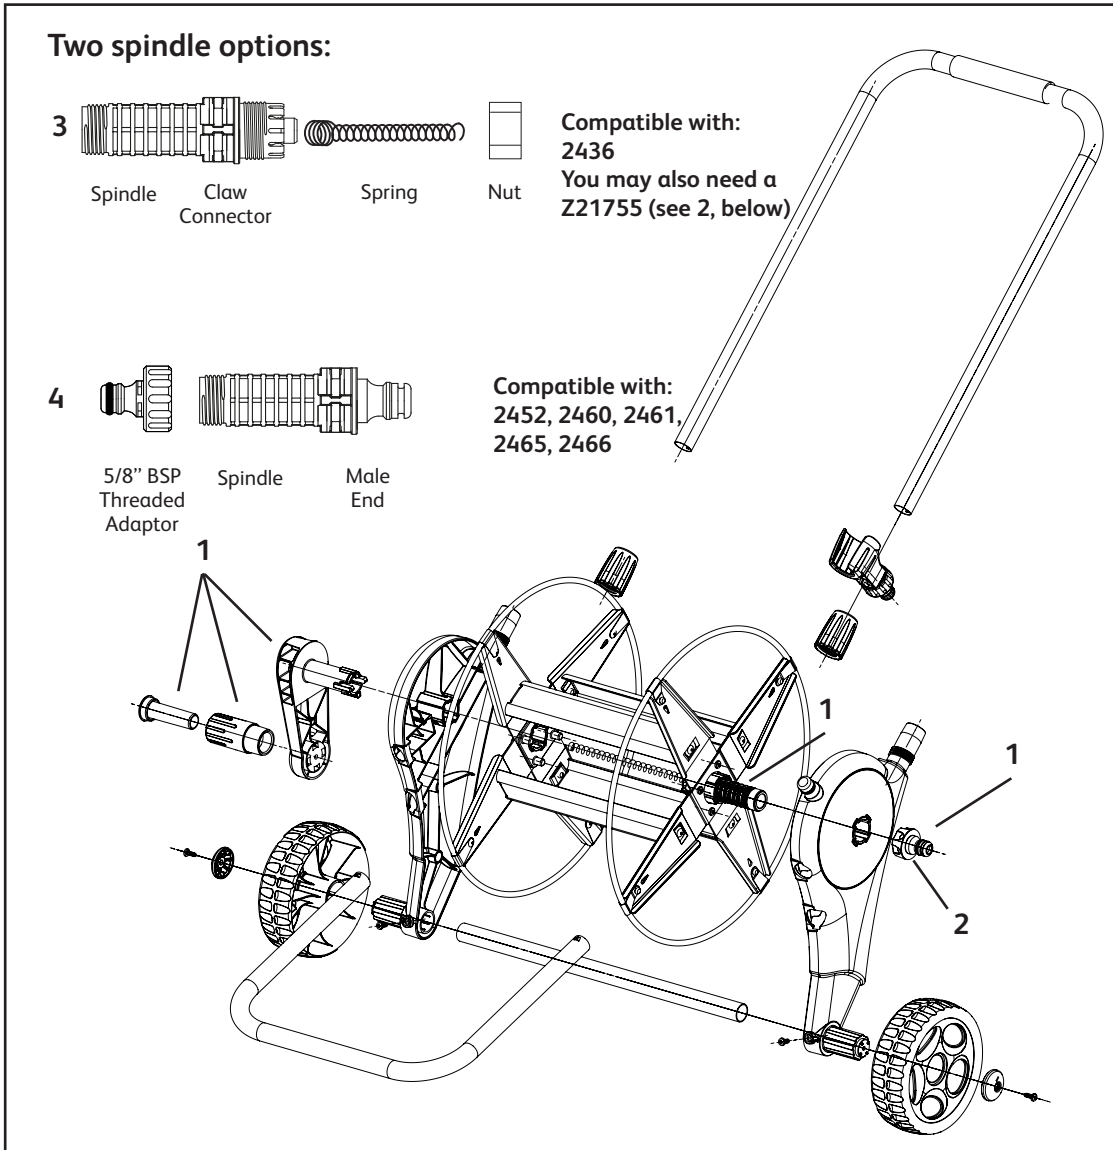

Metal Hose Cart

2436
2437
2452
2460
2461
2465
2466

Spares Part Numbers

	Description	Part No.
1	Hose Reel/Cart Service Kit Contains replacement handle plug and sleeve, replacement 5/8" BSP inlet assembly, male spindle with stainless steel spring, and silicone grease to lubricate inlet prior to replacement	Z71021
2	5/8" BSP Threaded Adaptor*	Z21755
3	Inlet assembly (claw connector)	Z71033
4	Inlet assembly (male connector)	Z71040

*Also included in Z71021

HOZELOCK

Consumer Services
Hozelock Ltd., Midpoint Park,
Birmingham B76 1AB, England.
Tel: +44 (0) 121 313 1122
www.hozelock.com