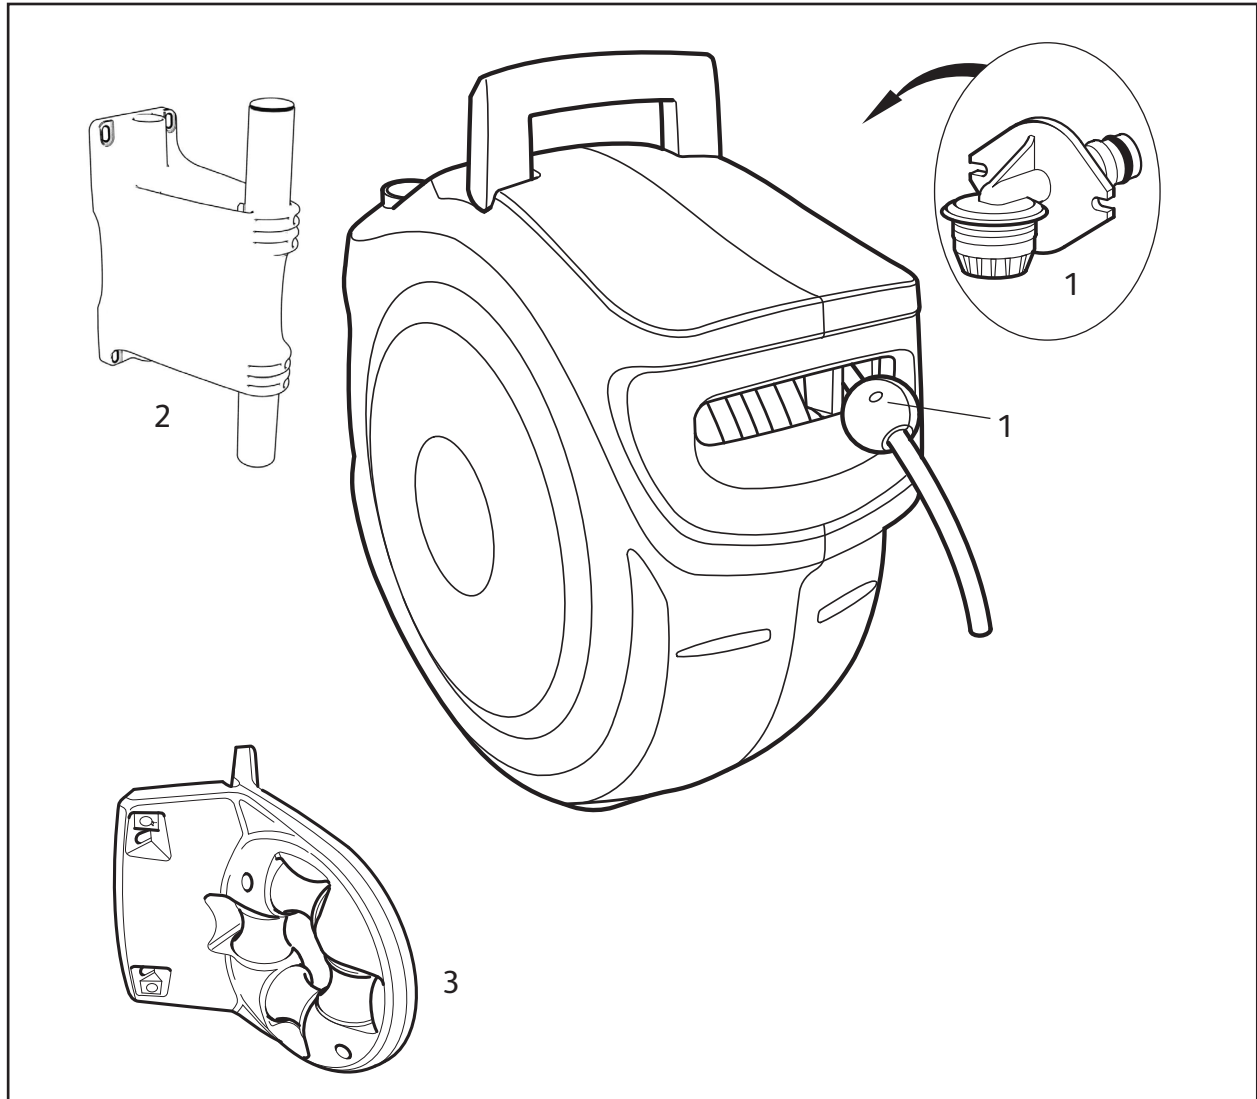

20m Auto Reel 25m Auto Reel 30m Auto Reel

2401

2402

2403

Spares Part Numbers

	Description	Part No.
1	Auto Reel Annual Service Kit Contains replacement inlet assembly, new ball stop, and silicone grease to lubricate inlet prior to replacement.	Z71022
2	Wall Bracket	Z71028
3	Hose Guide	2392

HOZELOCK

Consumer Services
Hozelock Ltd., Midpoint Park,
Birmingham B76 1AB, England.
Tel: +44 (0) 121 313 1122
www.hozelock.com