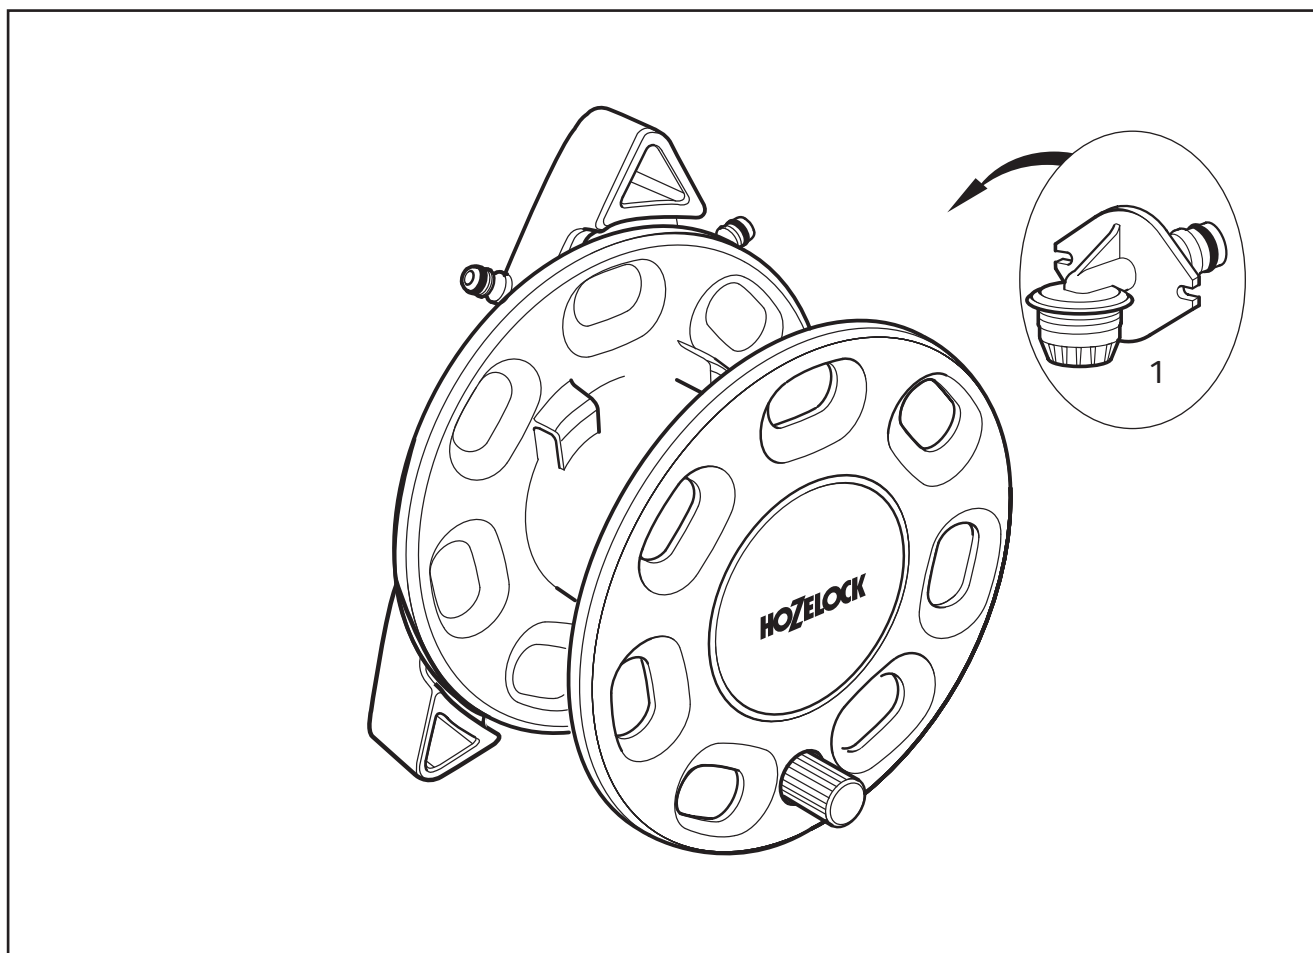

Spares Part Numbers

	Description	Part No.
1	Inlet assembly	Z21918

HOZELOCK

Consumer Services
Hozelock Ltd., Midpoint Park,
Birmingham B76 1AB, England.
Tel: +44 (0) 121 313 1122
www.hozelock.com