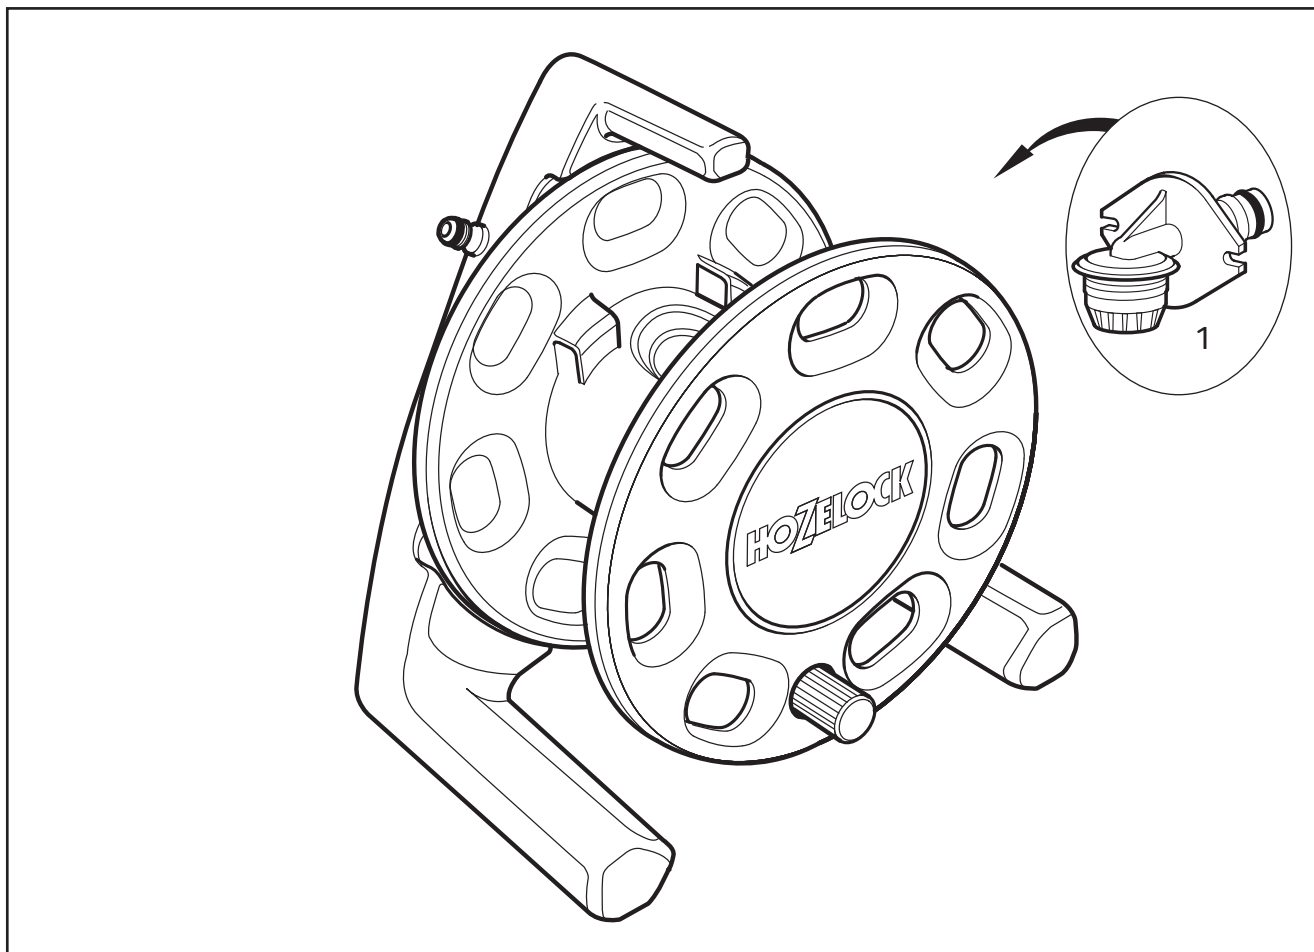

Spares Part Numbers

	Description	Part No.
1	Inlet assembly	Z21918

HOZELOCK

Consumer Services
Hozelock Ltd., Midpoint Park,
Birmingham B76 1AB, England.
Tel: +44 (0) 121 313 1122
www.hozelock.com