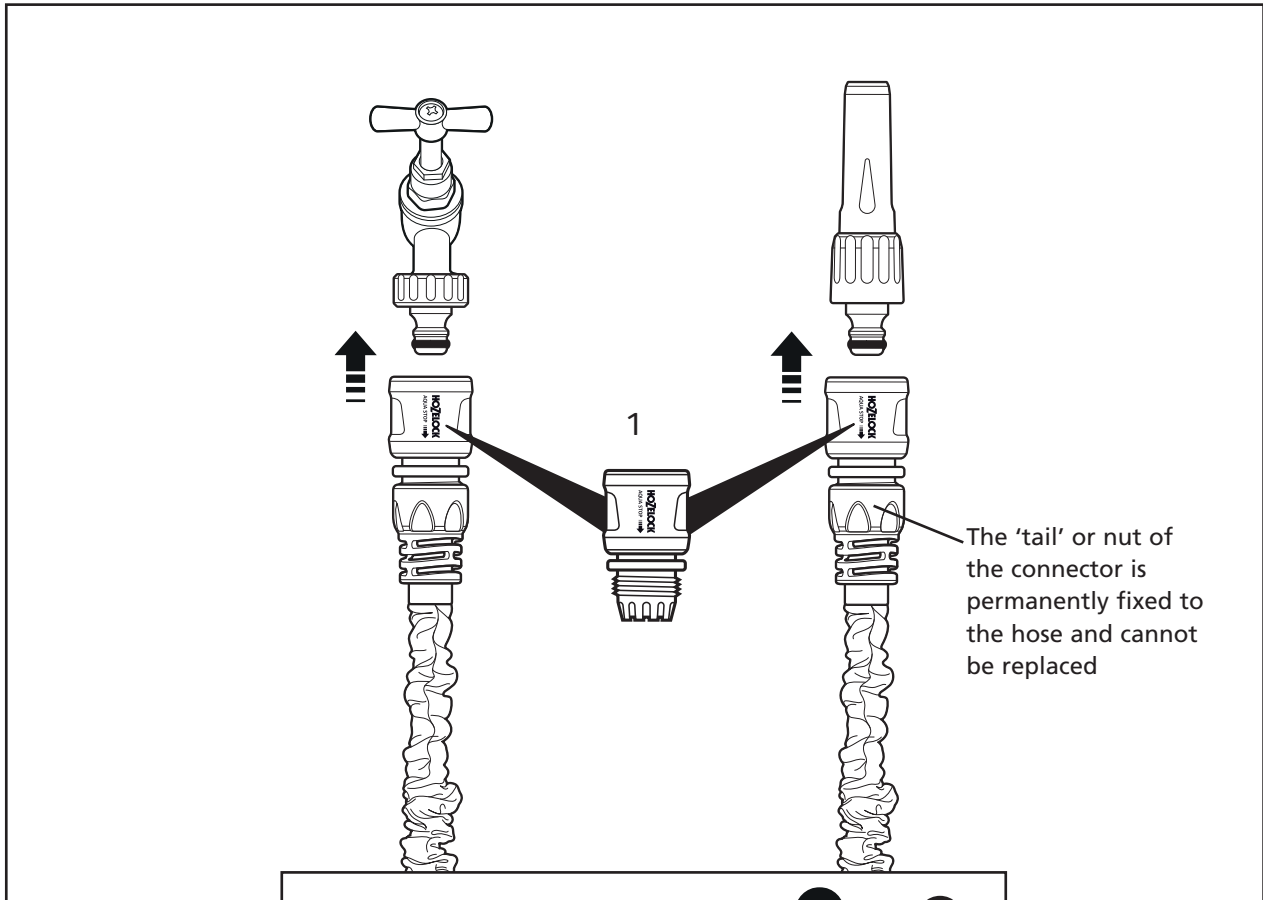

## Spares Part Numbers

	Description	Part No.
1	Replacement Capillary Mat Set (x8)	2813 0000
2	Set of Watering Spikes (x4)	2815 0000

Trays **NOT** available as a separate spare

**HOZELOCK**

Consumer Services  
Hozelock Ltd., Midpoint Park,  
Birmingham B76 1AB, England.  
Tel: +44 (0) 121 313 1122  
www.hozelock.com

## Spares Part Numbers

	Description	Part No.
1	Replacement AquaStop Connector	Z21615
2	Outdoor Tap Connector	2175

## Spares Part Numbers

	Description	Part No.
1	Replacement 9mm AquaStop Connector	Z21615

**HOZELOCK**

Consumer Services  
Hozelock Ltd., Midpoint Park,  
Birmingham B76 1AB, England.  
Tel: +44 (0) 121 313 1122  
www.hozelock.com