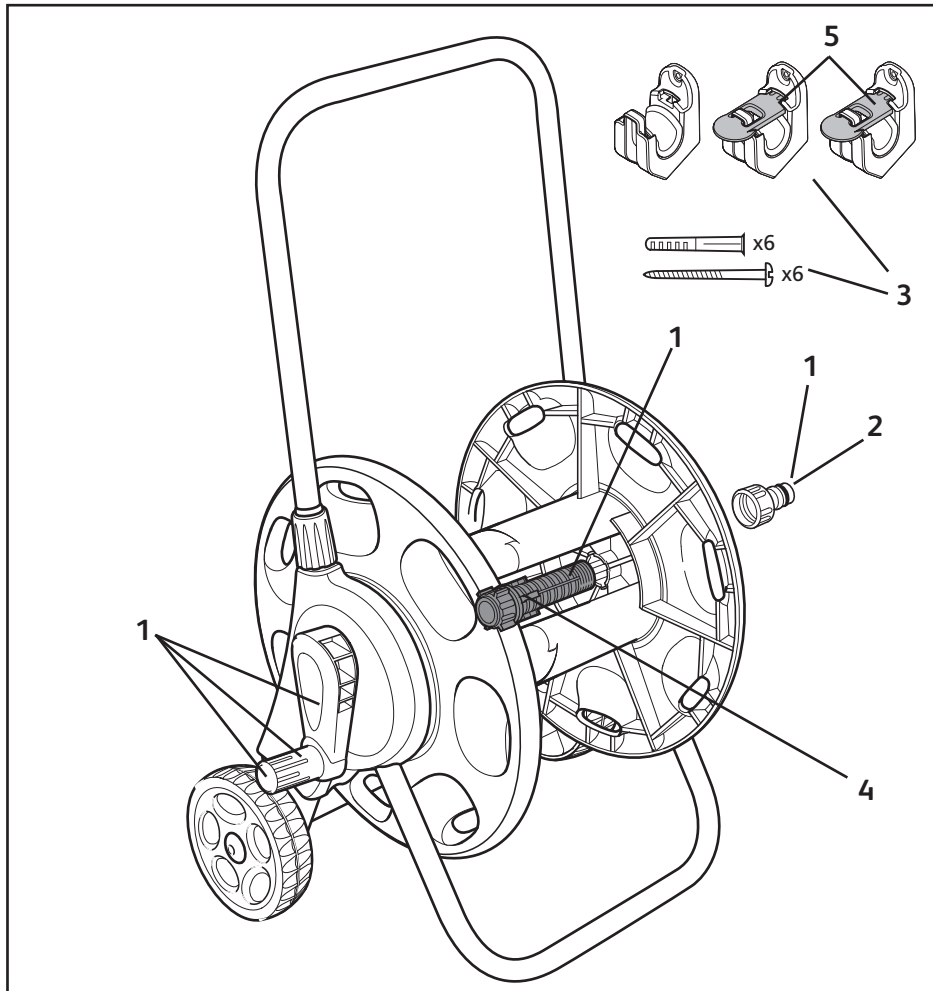

3'n1 Hose Carts

2483
obsolete

2484
obsolete

Spares Part Numbers

	Description	Part No.
1	Hose Reel/Cart Service Kit Contains replacement handle plug and sleeve, replacement 5/8" BSP inlet assembly, male spindle with stainless steel spring, and silicone grease to lubricate inlet prior to replacement	Z71021
2	5/8" BSP Threaded Adaptor*	Z21755
3	Wall Bracket Kit & Fixings	Z21856
4	Inlet Assembly	Z71033
5	Locking Clips x2	Z71032

*Also included in Z71021

HOZELOCK

Consumer Services
Hozelock Ltd., Midpoint Park,
Birmingham B76 1AB, England.
Tel: +44 (0) 121 313 1122
www.hozelock.com