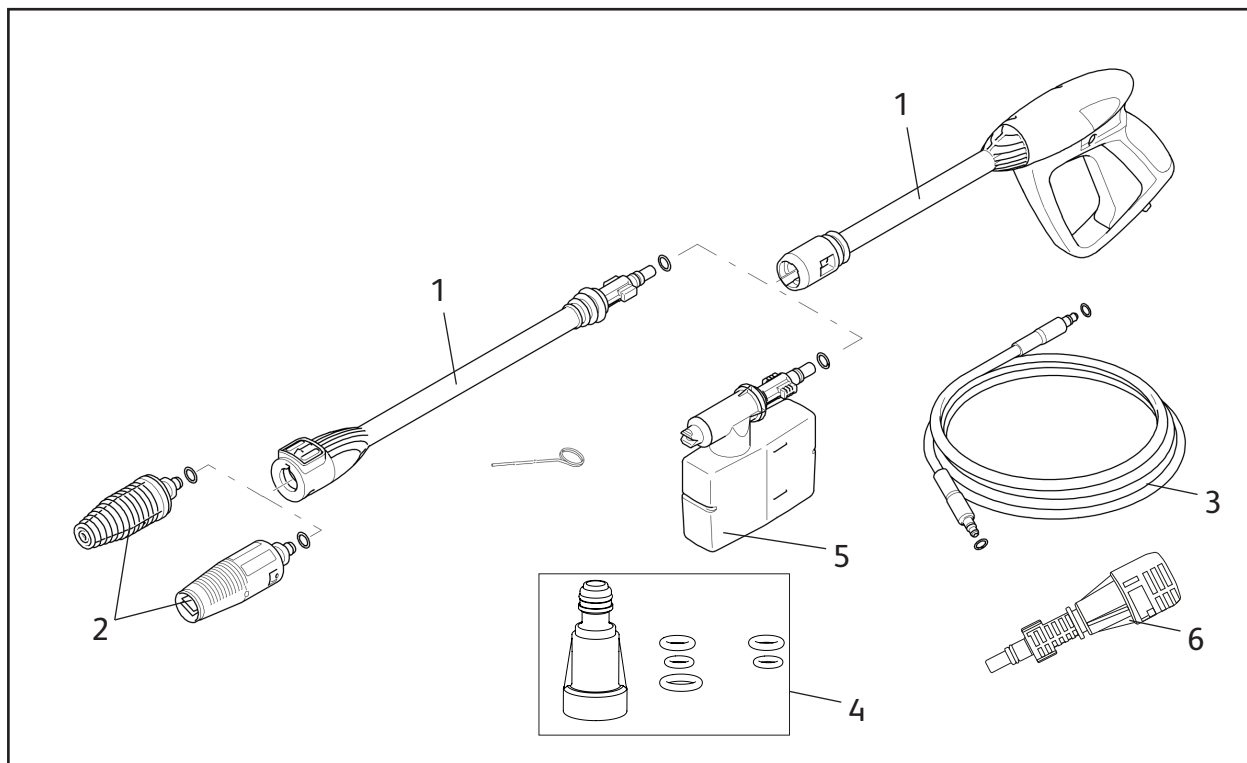

Spares Part Numbers

	Description	Part No.
1	Trigger & Nozzle	7923
2	Nozzle Set	7924
3	Hose	7925
4	Service Kit (<i>contains O-rings</i>)	7926
5	Detergent Tank	7928
6	Karcher adaptor	7927

HOZELOCK

Consumer Services
Hozelock Ltd., Midpoint Park,
Birmingham B76 1AB, England.
Tel: +44 (0) 121 313 1122
www.hozelock.com