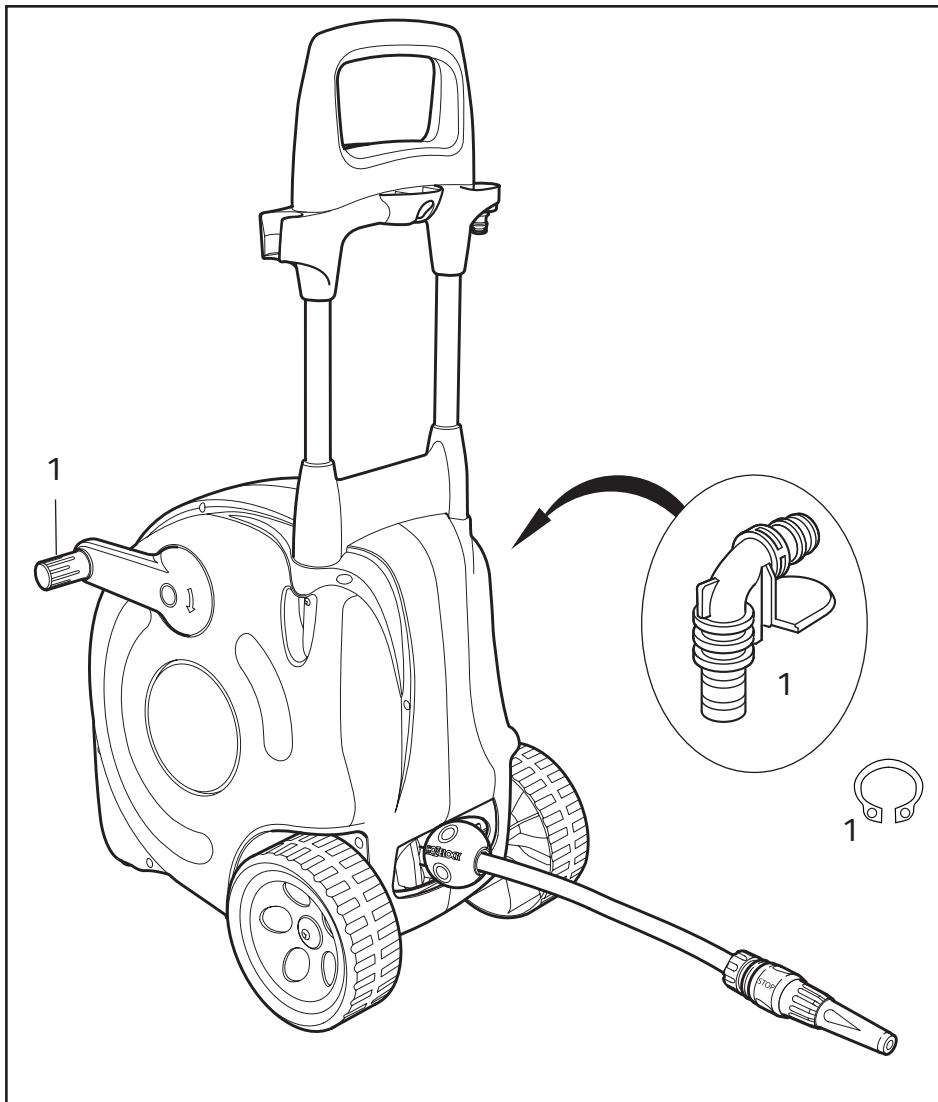

Fast Cart

2450

Spares Part Numbers

	Description	Part No.
1	Fast Reel/Cart Annual Service Kit Contains replacement handle and plug, replacement inlet assembly and cir-clip, silicone grease to lubricate inlet prior to replacement	Z71020

HOZELOCK

Consumer Services
Hozelock Ltd., Midpoint Park,
Birmingham B76 1AB, England.
Tel: +44 (0) 121 313 1122
www.hozelock.com