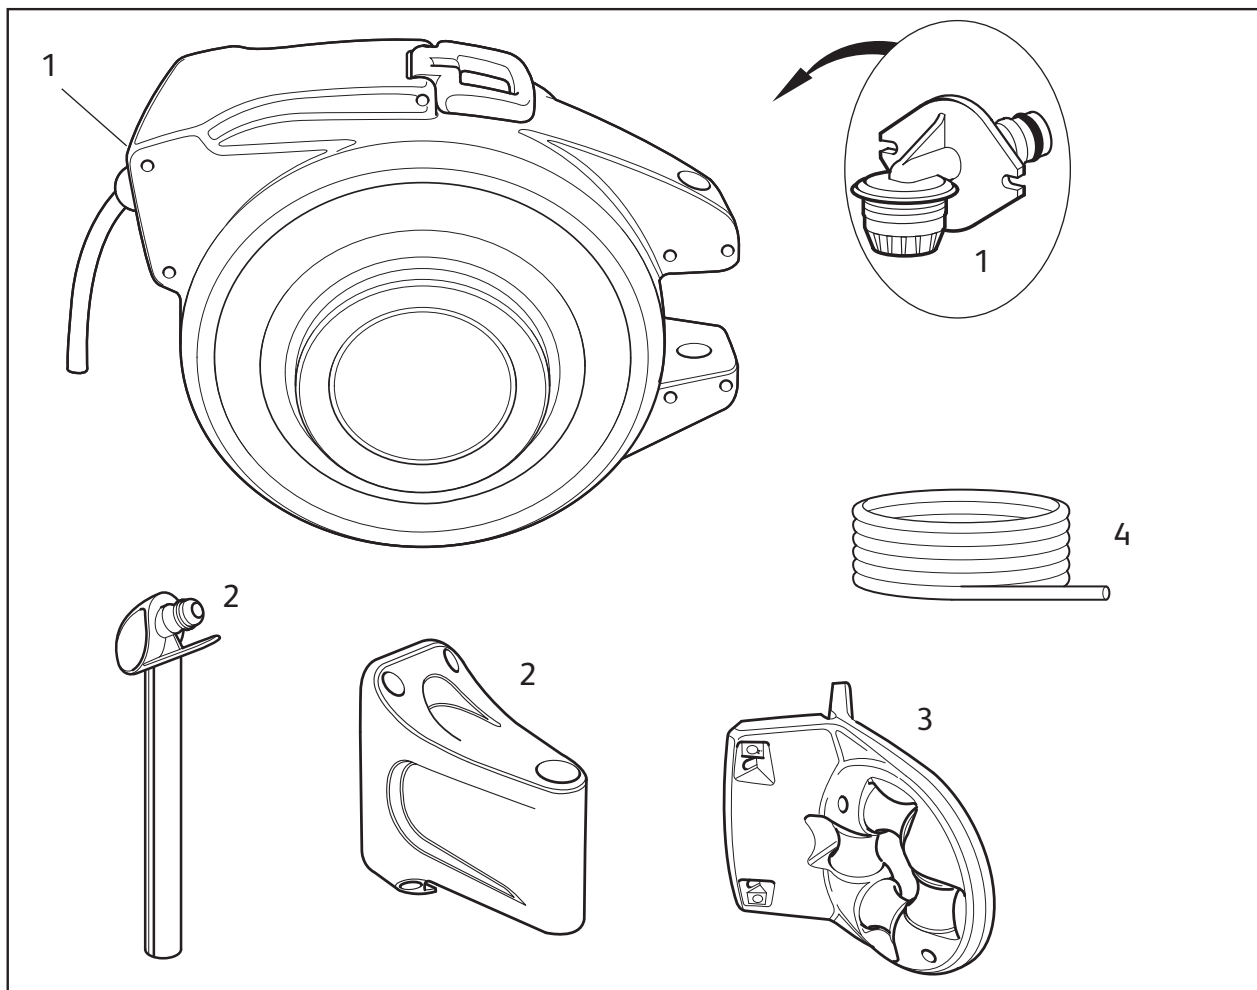

Spares Part Numbers

	Description	Part No.
1	Auto Reel Annual Service Kit Contains replacement inlet assembly, new ball stop, and silicone grease to lubricate inlet prior to replacement.	Z71022
2	Wall Bracket & Pivot Tube	Z71023
3	Hose Guide	2392
4	Hose Replacement Kit 2380	Z21919
	Hose Replacement Kit 2490	Z21915
	Hose Replacement Kit 2385	Z21921
	Contains 20m Silver Hose Coil, Hose Connector, Straight Connector (13mm), Herbie Clip, Support Spring & instructions	

HOZELOCK

Consumer Services
Hozelock Ltd., Midpoint Park,
Birmingham B76 1AB, England.
Tel: +44 (0) 121 313 1122
www.hozelock.com