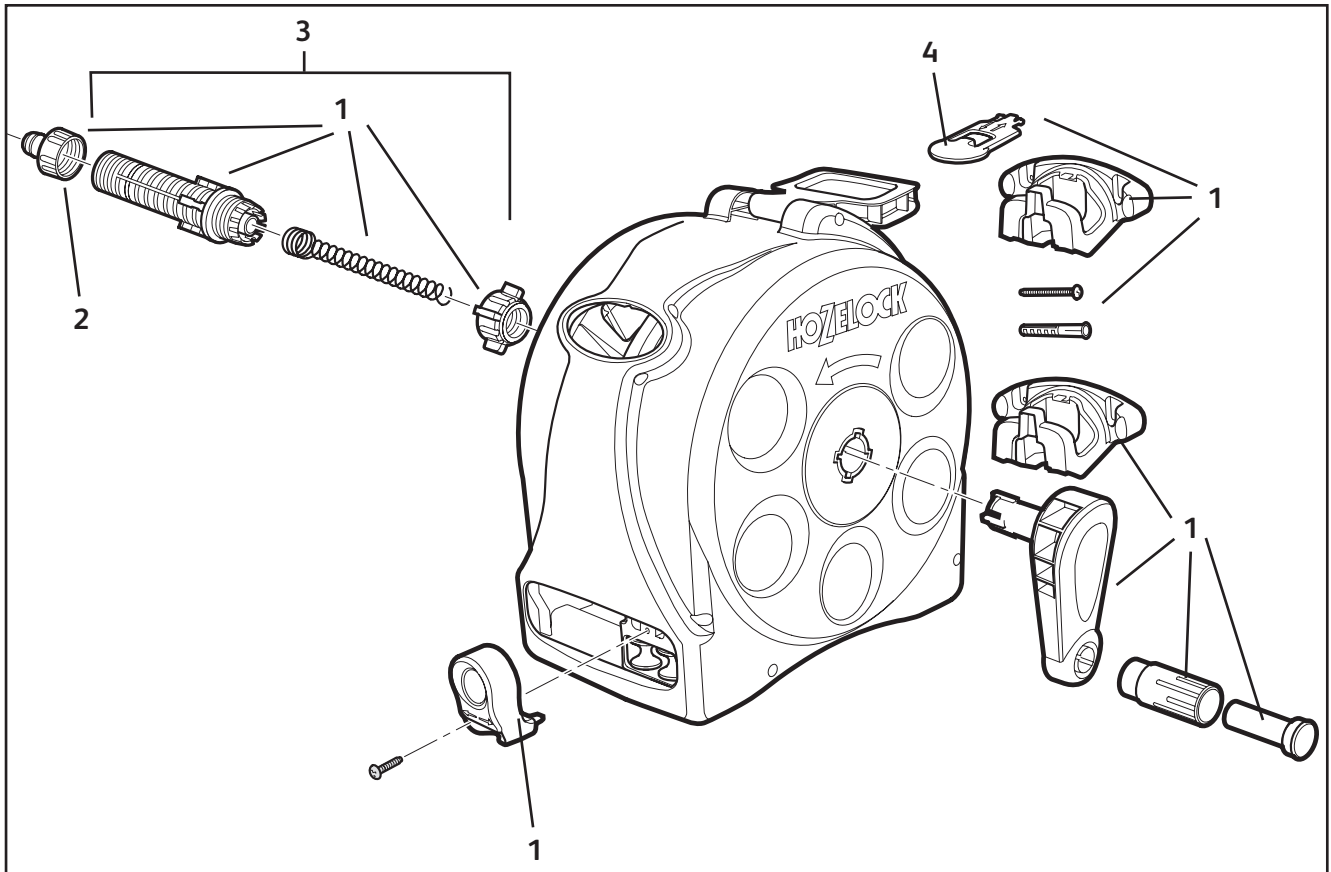

Spares Part Numbers

	Description	Part No.
1	Compact Reel/Cart Service Kit Contains replacement rewind handle, new inlet assembly, replacement anti-kink stainless steel spring, and silicone gel to lubricate inlet prior to replacement. Plus new wall brackets, 1x red locking clip. Includes fittings, spindle, 5/8" BSP Threaded Adaptor	Z71024
2	5/8" BSP Threaded Adaptor*	Z21755
3	Inlet Assembly	Z71033
4	Locking clips x2	Z71032

*Also included in Z71024

HOZELOCK

Consumer Services
Hozelock Ltd., Midpoint Park,
Birmingham B76 1AB, England.
Tel: +44 (0) 121 313 1122
www.hozelock.com