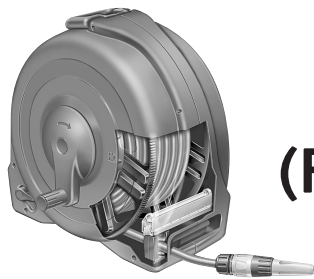

Fast Reel (Free Standing)

2494

PLEASE NOTE: THIS PRODUCT CANNOT BE WALL MOUNTED