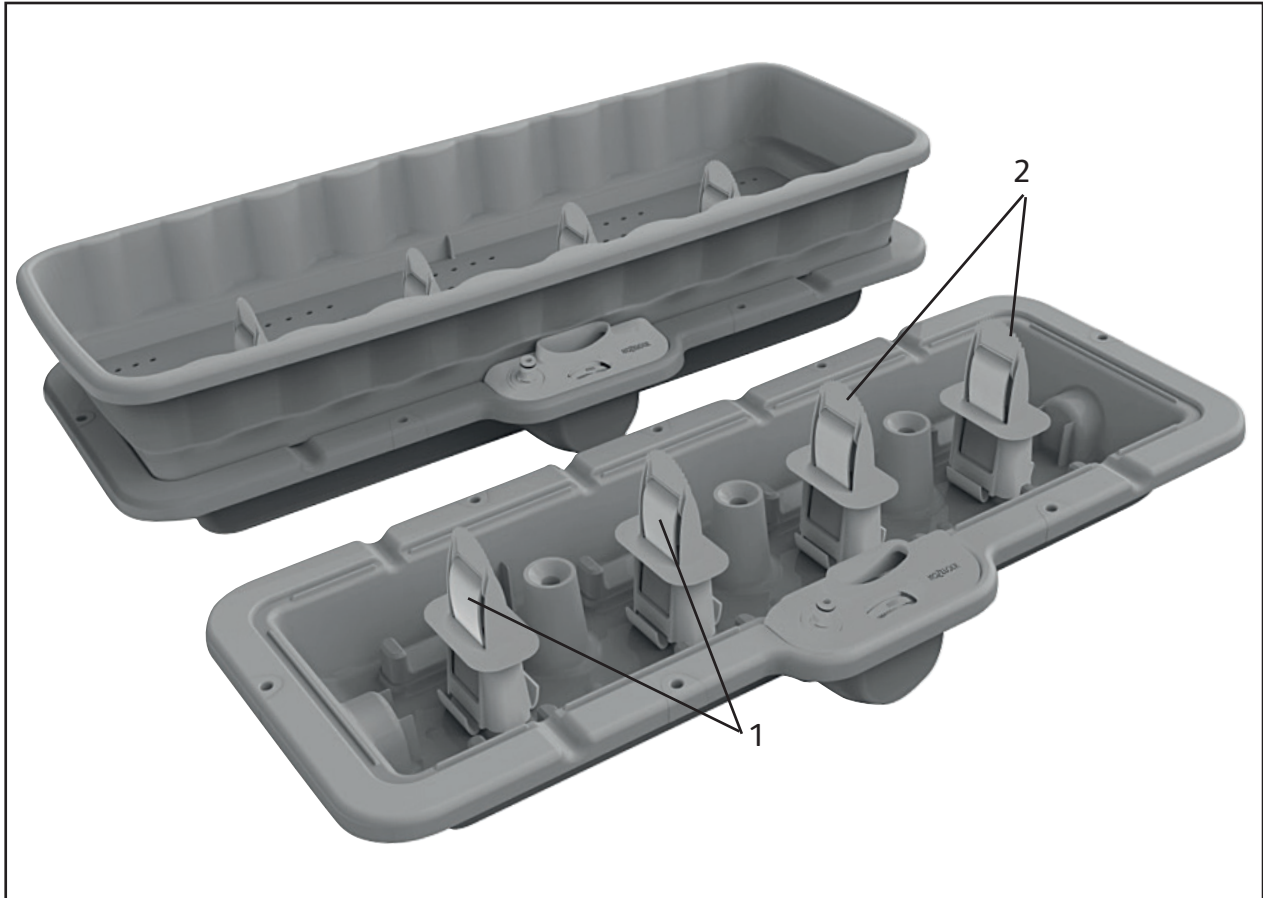

Growbag Waterer Flower & Vegetable Waterer

2810

2811

Spares Part Numbers

	Description	Part No.
1	Replacement Capillary Mat Set (x8)	2813 0000
2	Set of Watering Spikes (x4)	2815 0000

Trays **NOT** available as a separate spare

HOZELOCK

Consumer Services
Hozelock Ltd., Midpoint Park,
Birmingham B76 1AB, England.
Tel: +44 (0) 121 313 1122
www.hozelock.com