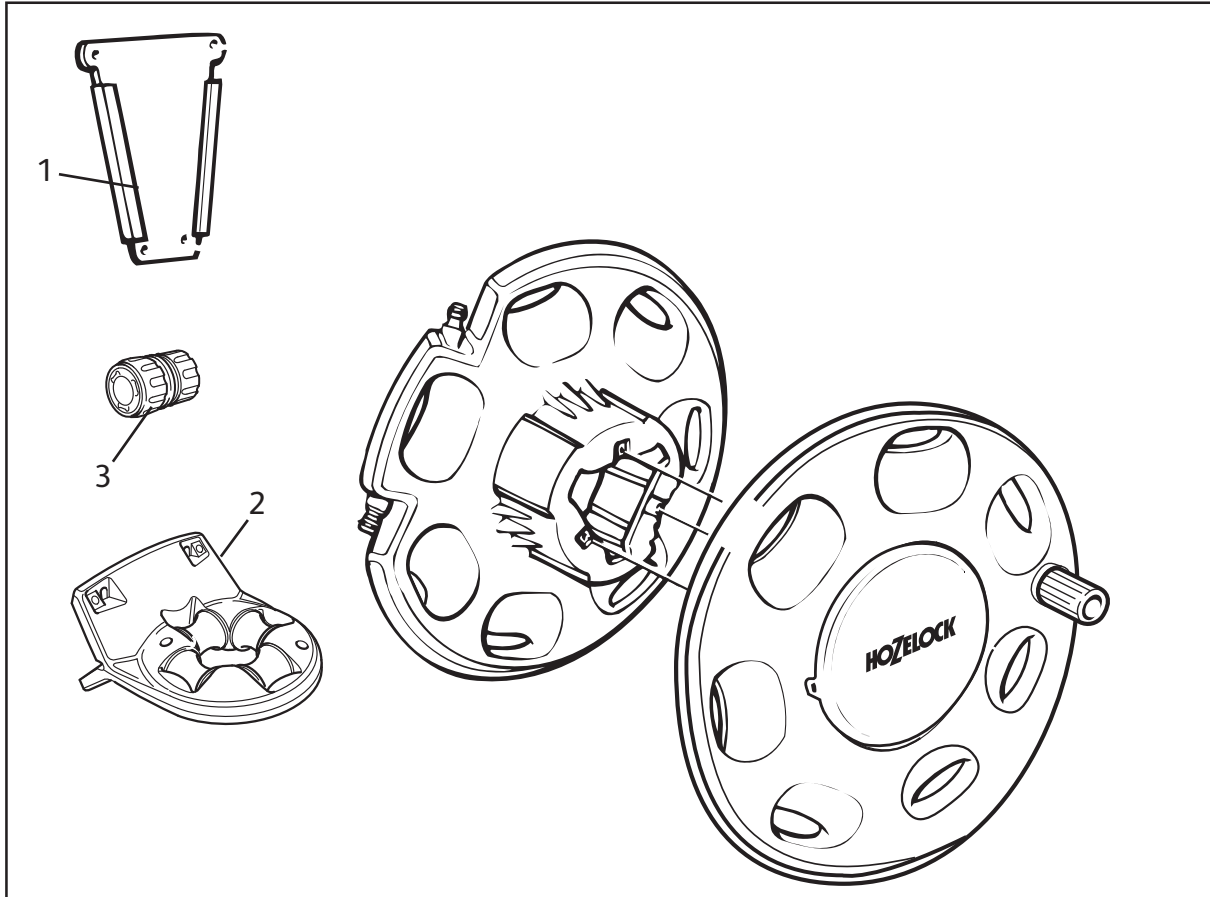

Spares Part Numbers

	Description	Part No.
1	Wall Plate & Fixings	Z21715
2	Universal Hose Guide & Fixings	2392
3	Hose Connector	2100

HOZELOCK

Consumer Services
Hozelock Ltd., Midpoint Park,
Birmingham B76 1AB, England.
Tel: +44 (0) 121 313 1122
www.hozelock.com