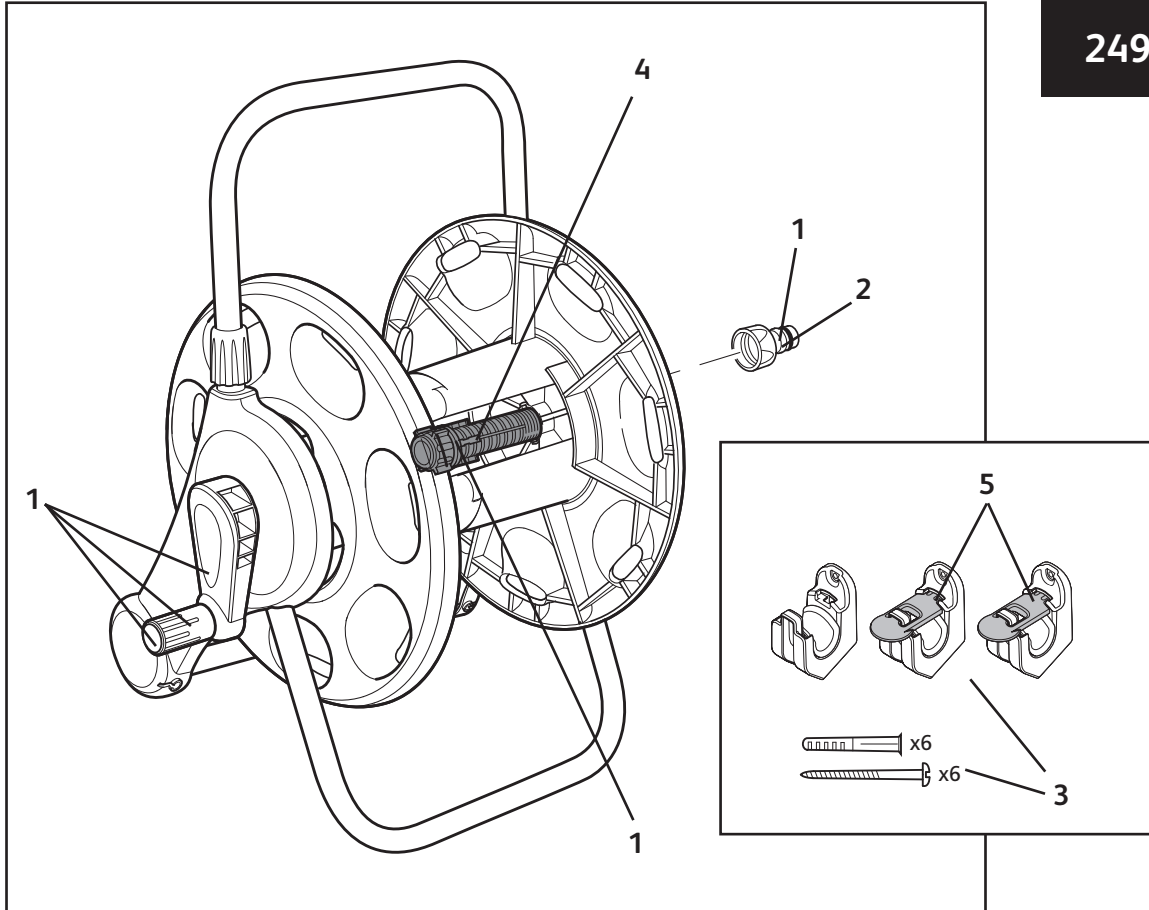

Spares Part Numbers

	Description	Part No.
1	Hose Reel/Cart Service Kit Contains replacement handle plug and sleeve, replacement 5/8" BSP inlet assembly, male spindle with stainless steel spring and silicone grease to lubricate inlet prior to replacement	Z71021
2	5/8" Threaded Adaptor*	Z21755
3	Wall Bracket Kit & Fixings	Z21856
4	Inlet Assembly	Z71033
5	Locking Clips x2	Z71032

*Also included in Z71021

HOZELOCK

Consumer Services
Hozelock Ltd., Midpoint Park,
Birmingham B76 1AB, England.
Tel: +44 (0) 121 313 1122
www.hozelock.com