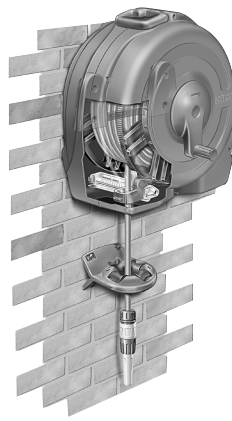

Fast Reel (Wall Mounted)

2496

Spares Part Numbers

	Description	Part No.
1	Fast Reel/Cart Annual Service Kit Contains replacement handle sleeve and plug, replacement inlet assembly and cir-clip, silicone grease to lubricate inlet prior to replacement	Z71020
2	Hose Guide	2392
3	Hose Replacement Kit 40m ½" Fast Reel Coil; Support Spring, Hose Connector, Herbie Clip & instructions.	Z21920
4	Wall Bracket	Z21927