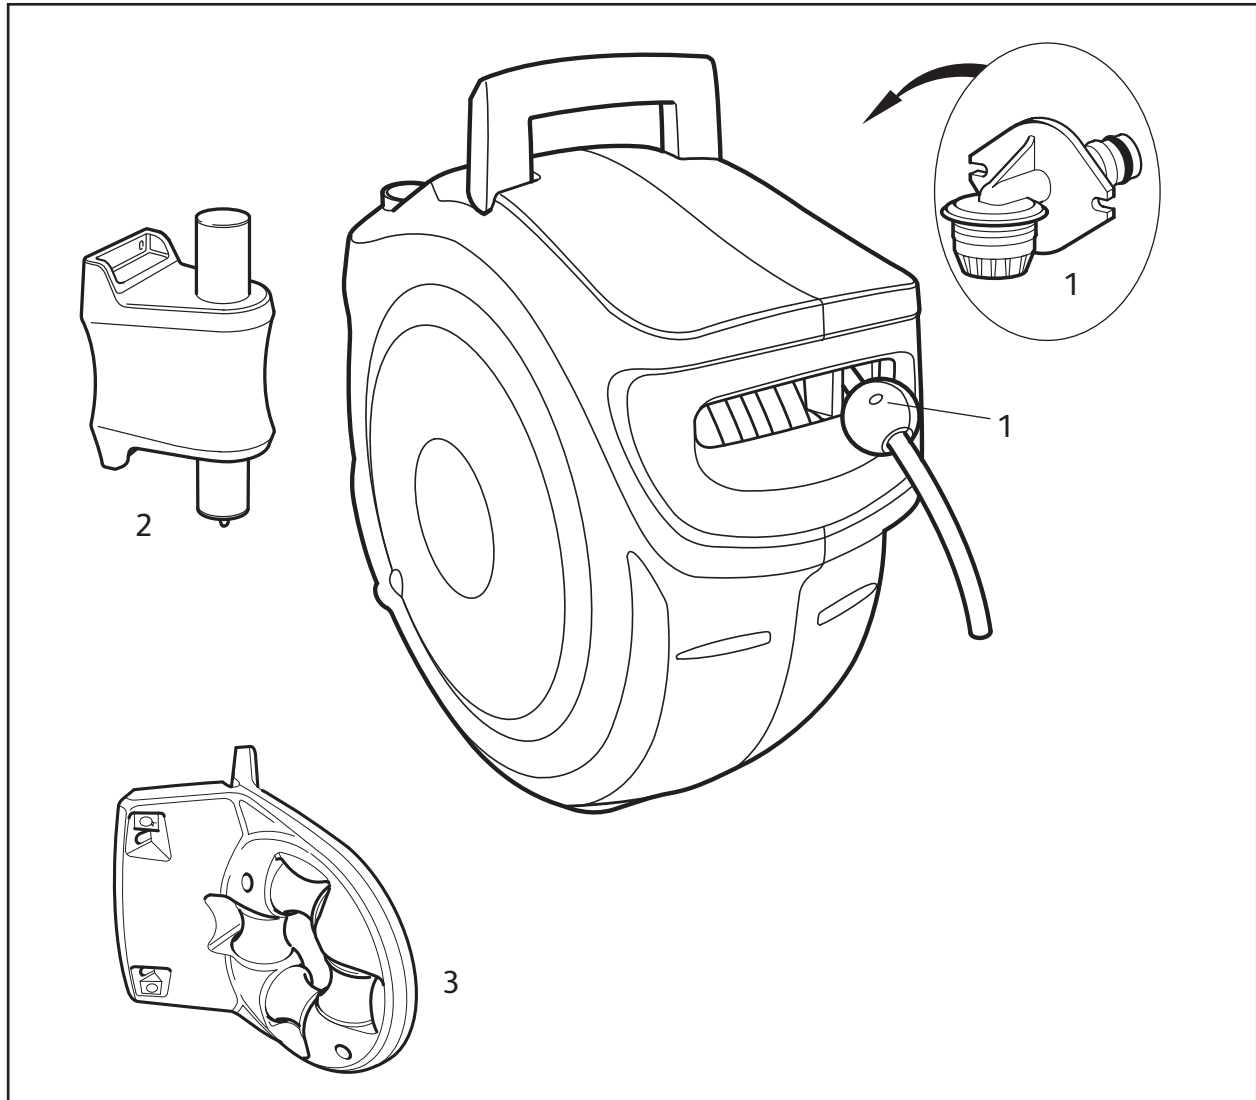

## Spares Part Numbers

	Description	Part No.
1	Auto Reel Annual Service Kit Contains replacement inlet assembly, new ball stop, and silicone grease to lubricate inlet prior to replacement.	Z71022
2	Wall Bracket	Z71025
3	Hose Guide	2392