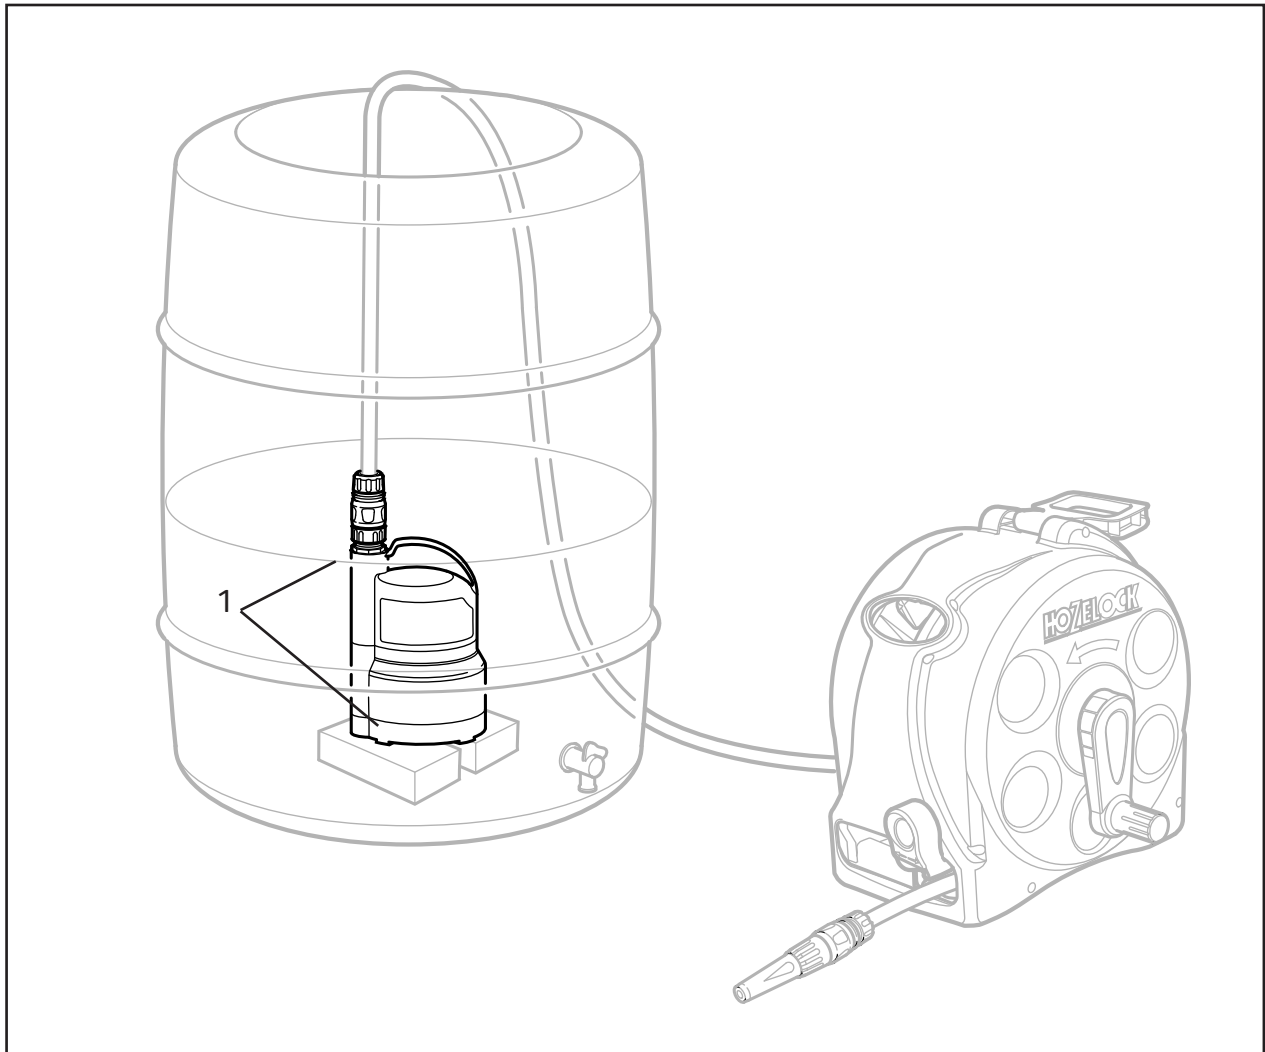

Spares Part Numbers

	Description	Part No.
1	Pump Accessories Kit Coarse Inlet Filter & 3/4" BSP Filter Washer	Z71009

HOZELOCK

Consumer Services
Hozelock Ltd., Midpoint Park,
Birmingham B76 1AB, England.
Tel: +44 (0) 121 313 1122
www.hozelock.com