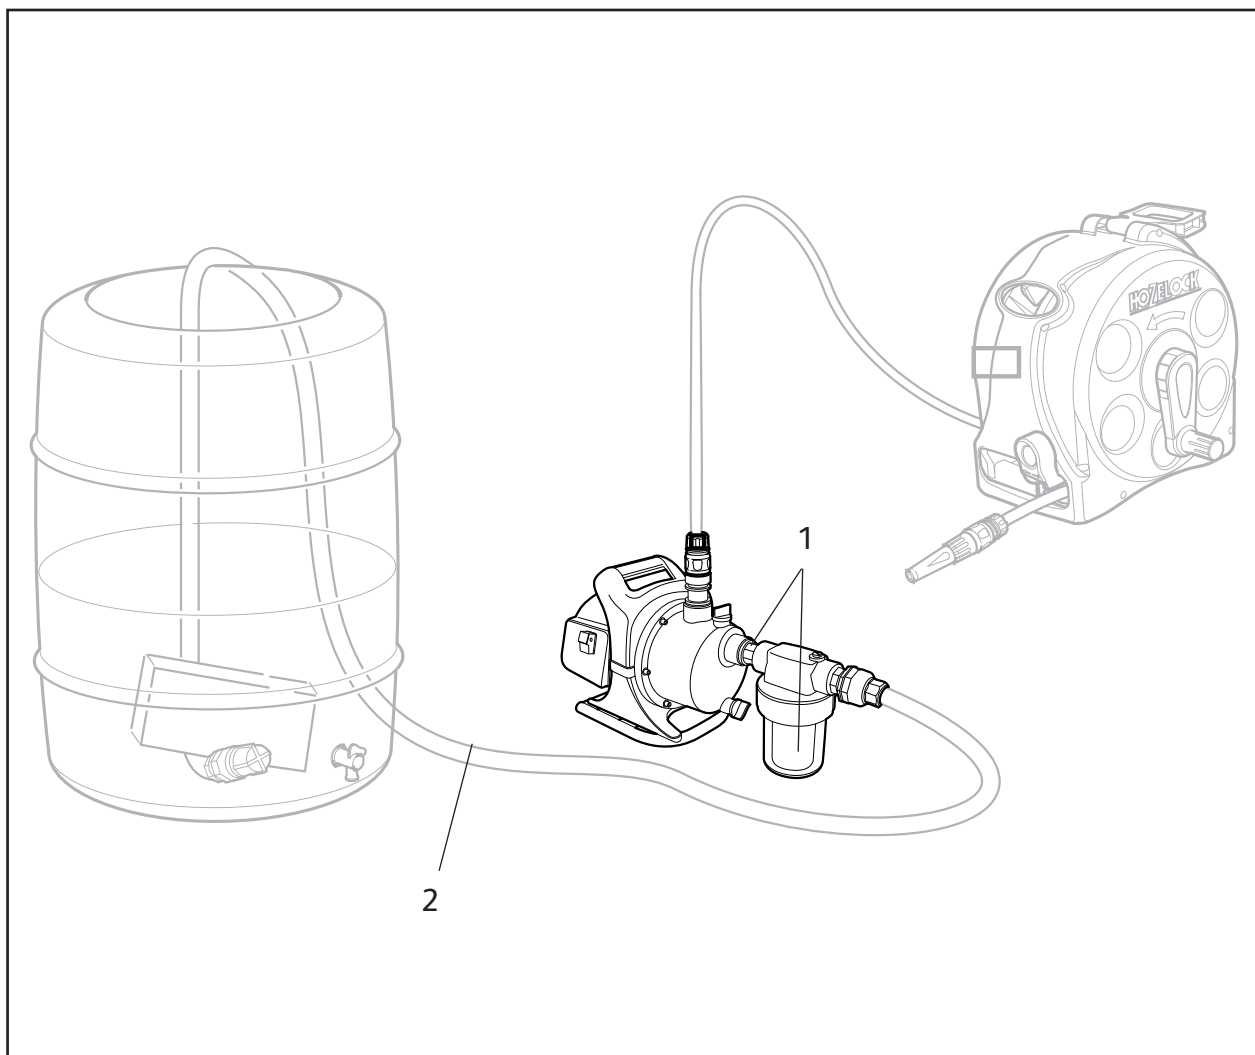

## Spares Part Numbers

	Description	Part No.
1	Wall Plate & Fixings	Z21715
2	Universal Hose Guide & Fixings	2392
3	Hose Connector	2100

**HOZELOCK**

Consumer Services  
Hozelock Ltd., Midpoint Park,  
Birmingham B76 1AB, England.  
Tel: +44 (0) 121 313 1122  
www.hozelock.com