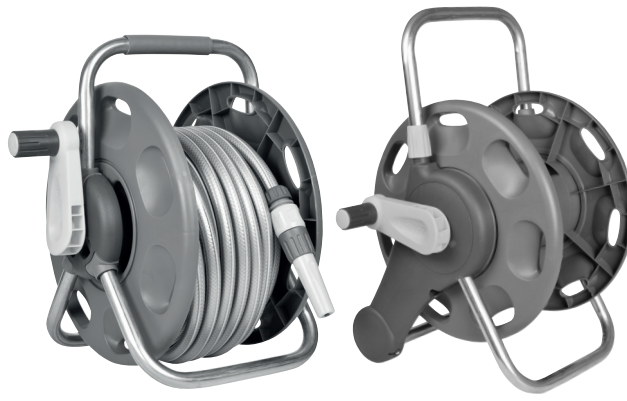

Reels

- 2431
- 2471
- 2475
- 2477
- 2480
- 2487
- 2495
- 2499