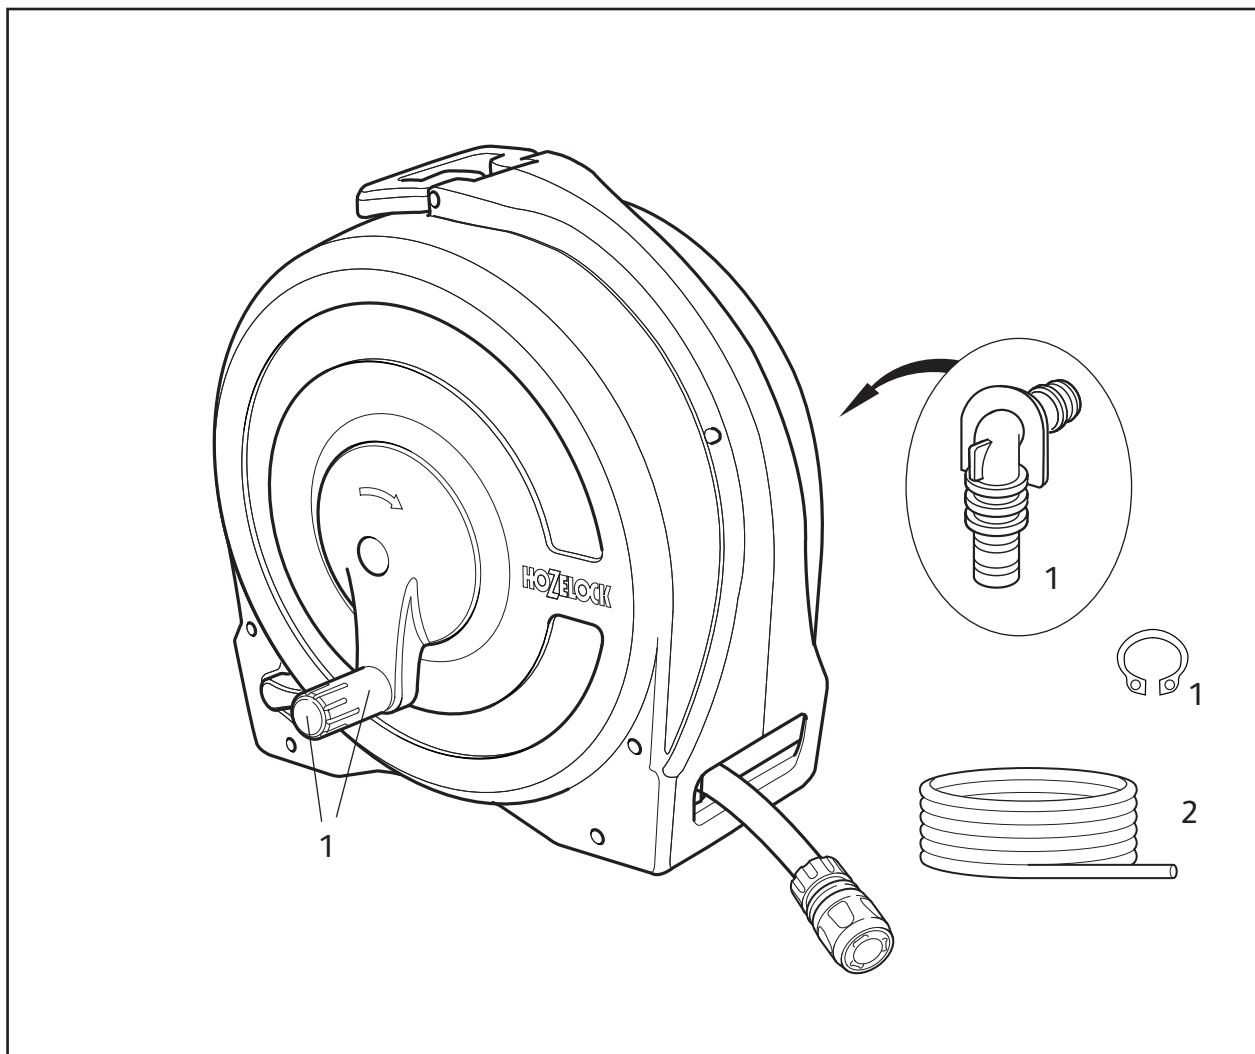

Spares Part Numbers

	Description	Part No.
1	Fast Reel/Cart Annual Service Kit Contains replacement handle sleeve and plug, replacement inlet assembly and cir-clip, silicone grease to lubricate inlet prior to replacement	Z71020
2	Hose Replacement Kit 40m ½" Fast Reel Coil; Support Spring, Hose Connector, Herbie Clip & instructions	Z21920

HOZELOCK

Consumer Services
Hozelock Ltd., Midpoint Park,
Birmingham B76 1AB, England.
Tel: +44 (0) 121 313 1122
www.hozelock.com