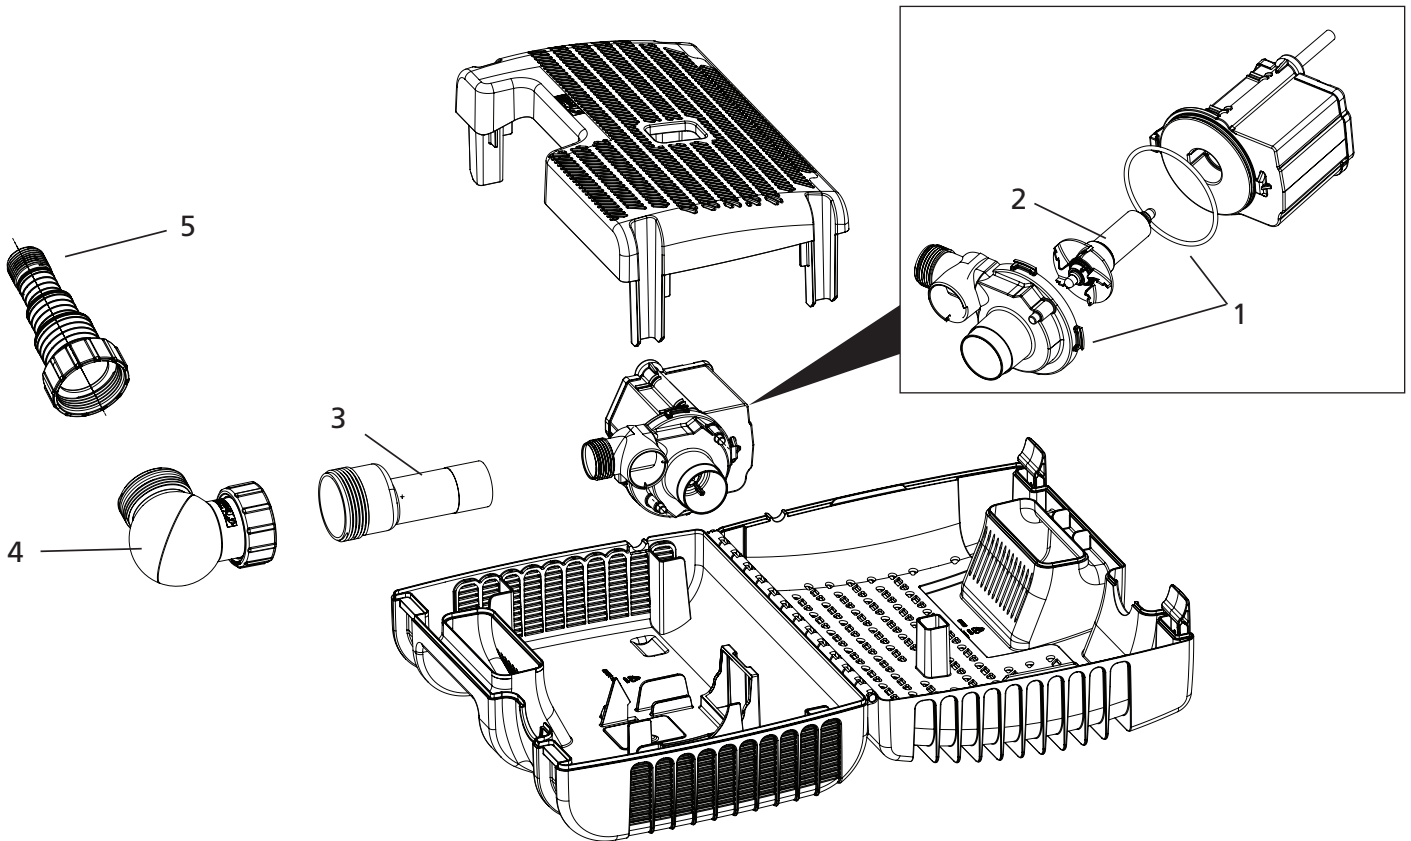

1581

1582

Aquaforce 2500 & 4000 Solids Handling Pump

Spares Part Numbers

Please specify part number
when ordering

		Part No		
		2500	4000	SOLIDS HANDLING PUMP
1.	Pump Chamber and O-Ring Seal	Z10006	Z10007	Z10007
2.	Rotor Assembly	1681	Z10000	Z10000
3.	Threaded Outlet Adaptor	1682	1682	1682
4.	Ball Joint	Z10013	Z10013	Z10013
5.	1x Stepped Hosetail & 1x Retaining Nut and O-ring	Z10012	Z10012	Z10012