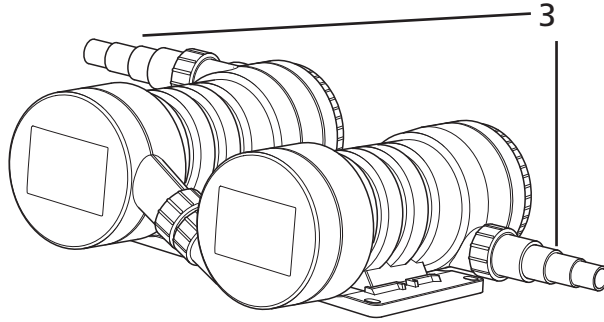

1550
1551
1552

Vorton 2200, 4500, 9000, 14000, 18000 & 27000

1553
1554
1555

Please specify part number
when ordering

Spares Part Numbers		Please specify part number when ordering					
		Part No					
		2200	4500	9000	14000	18000	27000
1	Lamp*	1519(5W)	1520(9W)	1521(11W)	1521(11W)	1520(9W)x2	1521(11W) x2
2	Quartz Tube*	1523	1523	1524	1524	1523 x2	1524 x2
3	Nut & Hosetail Set* (inc. Hosetail O-Rings)	1537	1537	1537	1537	1537	1537
4	Annual Service Kit * (inc. Quartz and Body O-Rings & Pot of Grease) (not shown)	1522	1522	1522	1522	1522 x2	1522 x2

*Obsolete with stock