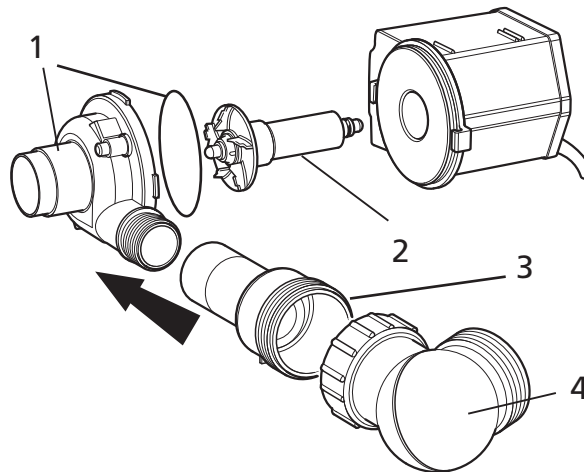

1451

1452

Titan 2000 & 3000 (from 2002)

Spares Part Numbers

Please specify part number
when ordering

		Part No	
		2000	3000
1.	Pump Chamber and O-Ring Seal*	-	Z10006
2.	Rotor Assembly	1681	-
3.	Threaded Outlet Adapter	1682	1682
4.	Ball Joint	Z10013	Z10013
5.	1x Stepped Hosetail, 1x Retaining Nut and O-ring	Z10012	Z10012

*Obsolete with stock