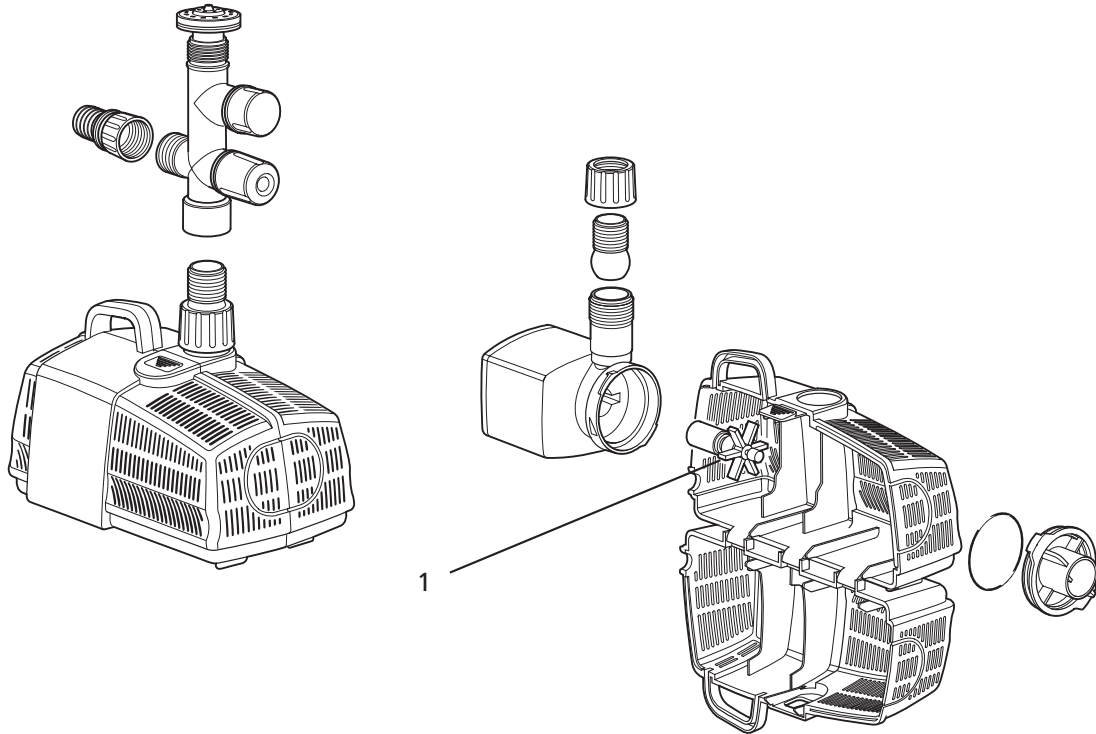

3352

3052

Cascade 700 & 700LV (from 2006)

Spares Part Numbers		Please specify part number when ordering	
		Part No	
	Cascade 700 & 700LV	700	700LV
1	Rotor Assembly	3419	3419

3353

3053

Cascade 1000 & 1000LV (from 2006)