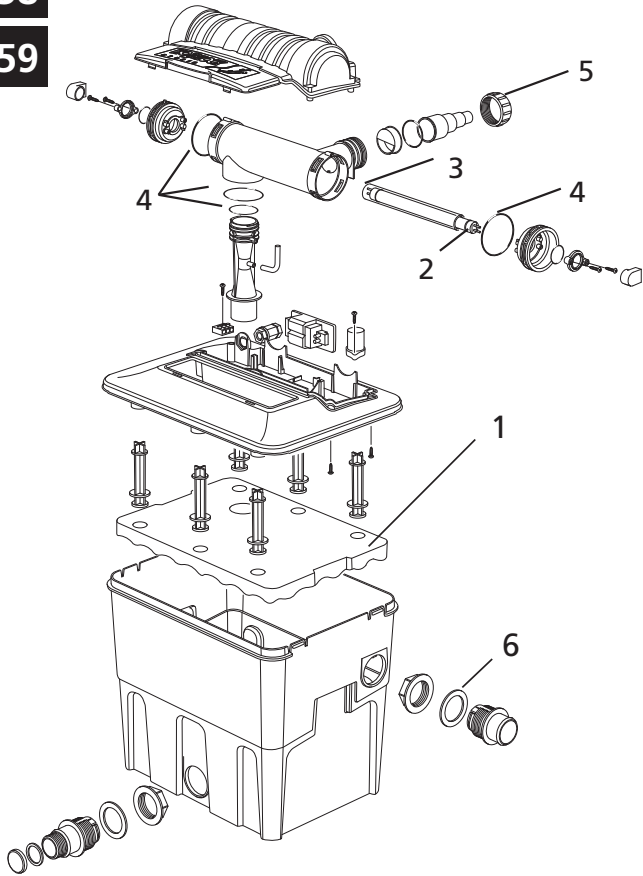

1347

1348

1349

1357

1358

1359

Ecopower+ 2500/5000, 5000/10000, 10000/20000 Ecomax 2200, 4500, 9000

**Ecopower+ 2500/5000
Ecomax 2200**