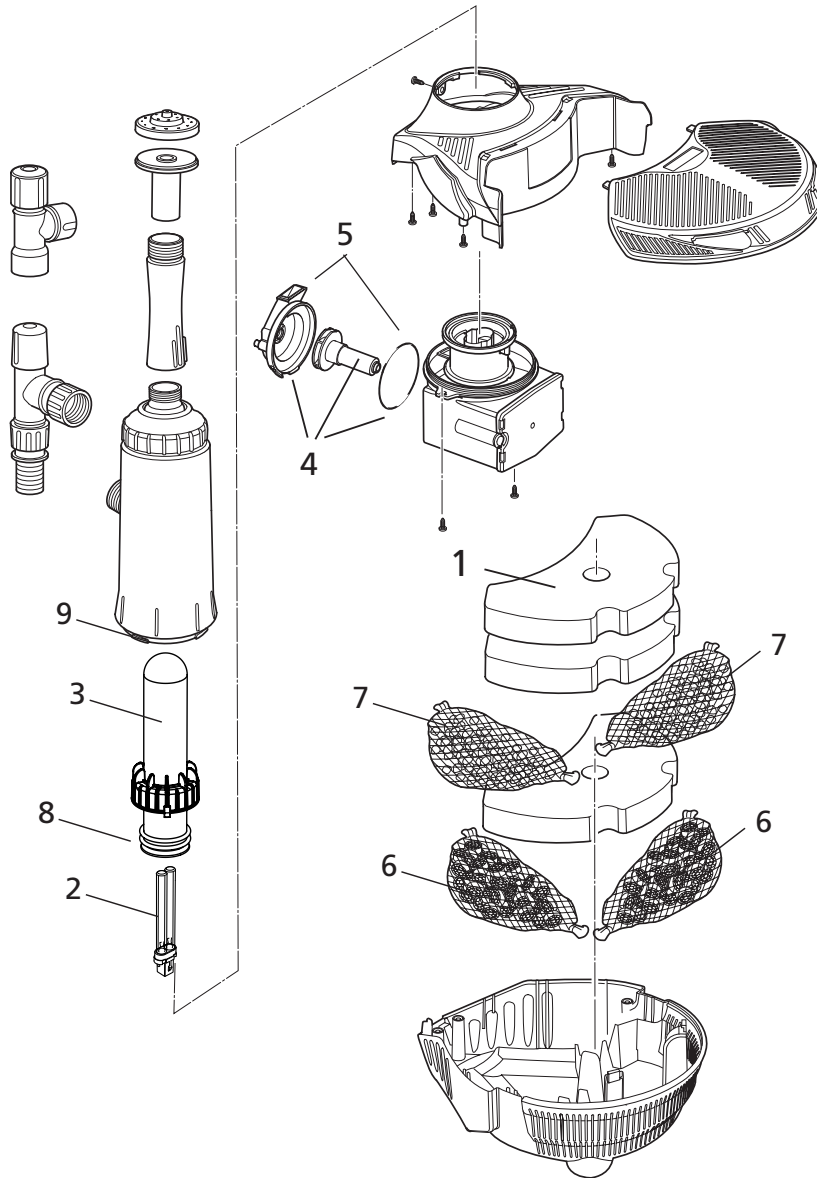

Spares Part Numbers

Please specify part number when ordering

	Part No
1 Foam (single - order 3)	1408
2 UV Lamp (13W)	1541
3 Quartz Tube	1784
4 Pump Chamber and Rotor	3439A
5 Pump Chamber and O-Ring	Z10046
6 Biomedias	Z10047
7 Stones	Z10048
8 O-Ring Kit	Z10049
9 Neck O-Rings x2	Z10052