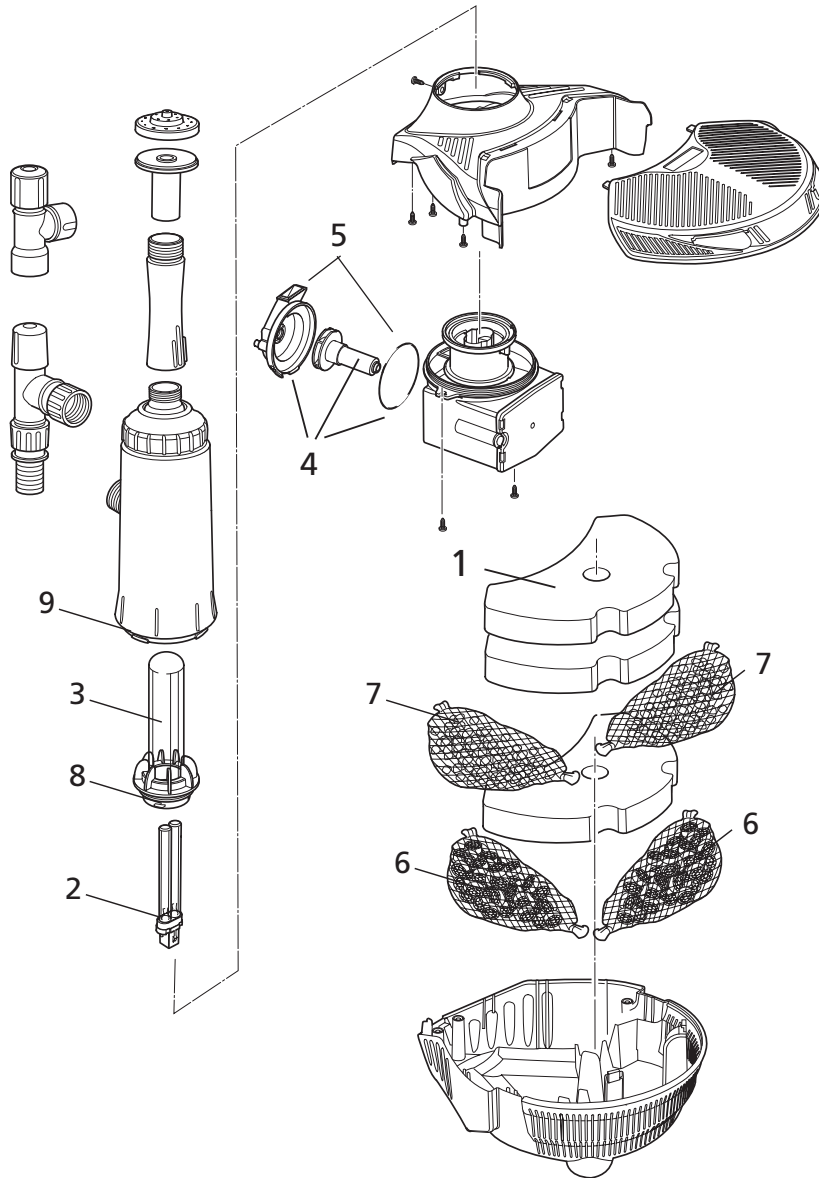

3006

3116

EasyClear 6000/ EasyClear 6000lv

Spares Part Numbers

Please specify part number
when ordering

	Part No
1 Foam (single - order 2)	1408
2 UV Lamp - 9W	1520
3 Quartz Tube	1556
4 Pump Rotor	1681
5 Pump Chamber and O-Ring	Z10045
6 Biomedia	Z10047
7 Stones	Z10048
8 O-Ring Kit	Z10049
9 Neck O-Rings x2	Z10052

Spares Part Numbers

Please specify part number
when ordering

	Part No
1 Foam (single - order 2)	1408
2 UV Lamp - 9W	1520
3 Quartz Tube	1784
4 Pump Rotor	1681
5 Pump Chamber and O-Ring	Z10045
6 Bi-media	Z10047
7 Stones	Z10048
8 O-Ring Kit	Z10049
9 Neck O-Rings x2	Z10052

Spares Part Numbers

Please specify part number
when ordering

	Part No
1 Foam (single - order 2)	1408
2 UV Lamp - 11W	1518
3 Quartz Tube	1784
4 Pump Rotor	1681
5 Pump Chamber and O-Ring	Z10045
6 Bi-media	Z10047
7 Stones	Z10048
8 O-Ring Kit	Z10049
9 Neck O-Rings x2	Z10052