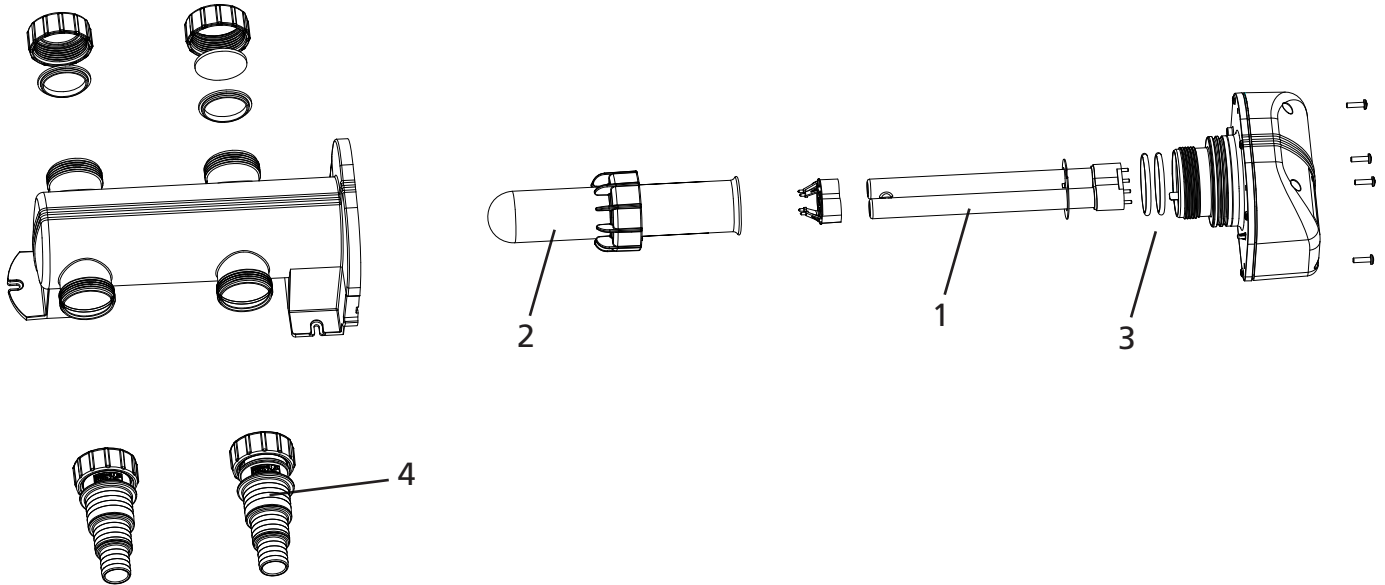

1559C
1554C
1557C
1558C

Vorton 11, 18, 36, & 55

Spares Part Numbers		Please specify part number when ordering			
		Part No			
		1559 (11W)	1554 (18W)	1557 (36W)	1558 (55W)
1	Lamp PLL	1592 0000	1542A0000	1543A0000	1544A0000
2	Quartz Tube with attachments	1575 0000	1576 0000	1577 0000	1578 0000
3	Annual Service Kit (inc. Quartz and Body O-Rings & Grease)	1579 0000	1579 0000	1579 0000	1579 0000
4	Stepped Hose Tail (25mm, 32mm, & 40mm)	Z12325	Z12325	Z12325	Z12325