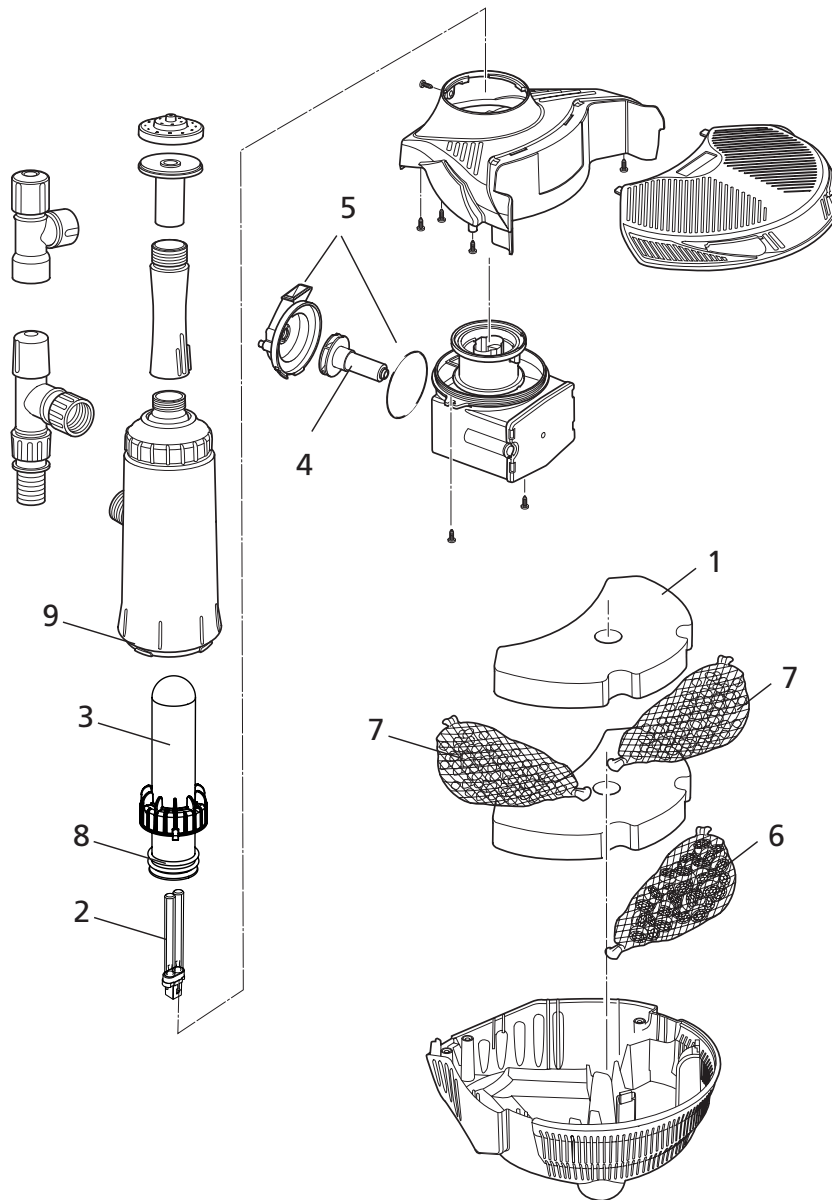

Spares Part Numbers

Please specify part number
when ordering

	Part No
1 Foam (single - order 2)	1408
2 UV Lamp (7W)	1517
3 Quartz Tube Assembly	1783
4 Pump Rotor	3418
5 Pump Chamber and O-Ring	Z10045
6 Bi-media	Z10047
7 Stones	Z10048
8 O-Ring Kit	Z10049
9 Neck O-Rings x2	Z10052

3006

3116

EasyClear 6000/ EasyClear 6000lv

Spares Part Numbers

Please specify part number
when ordering

	Part No
1 Foam (single - order 2)	1408
2 UV Lamp - 9W	1520
3 Quartz Tube	1556
4 Pump Rotor	1681
5 Pump Chamber and O-Ring	Z10045
6 Biomedia	Z10047
7 Stones	Z10048
8 O-Ring Kit	Z10049
9 Neck O-Rings x2	Z10052

Spares Part Numbers

Please specify part number
when ordering

	Part No
1 Foam (single - order 2)	1408
2 UV Lamp - 9W	1520
3 Quartz Tube	1784
4 Pump Rotor	1681
5 Pump Chamber and O-Ring	Z10045
6 Bi-media	Z10047
7 Stones	Z10048
8 O-Ring Kit	Z10049
9 Neck O-Rings x2	Z10052