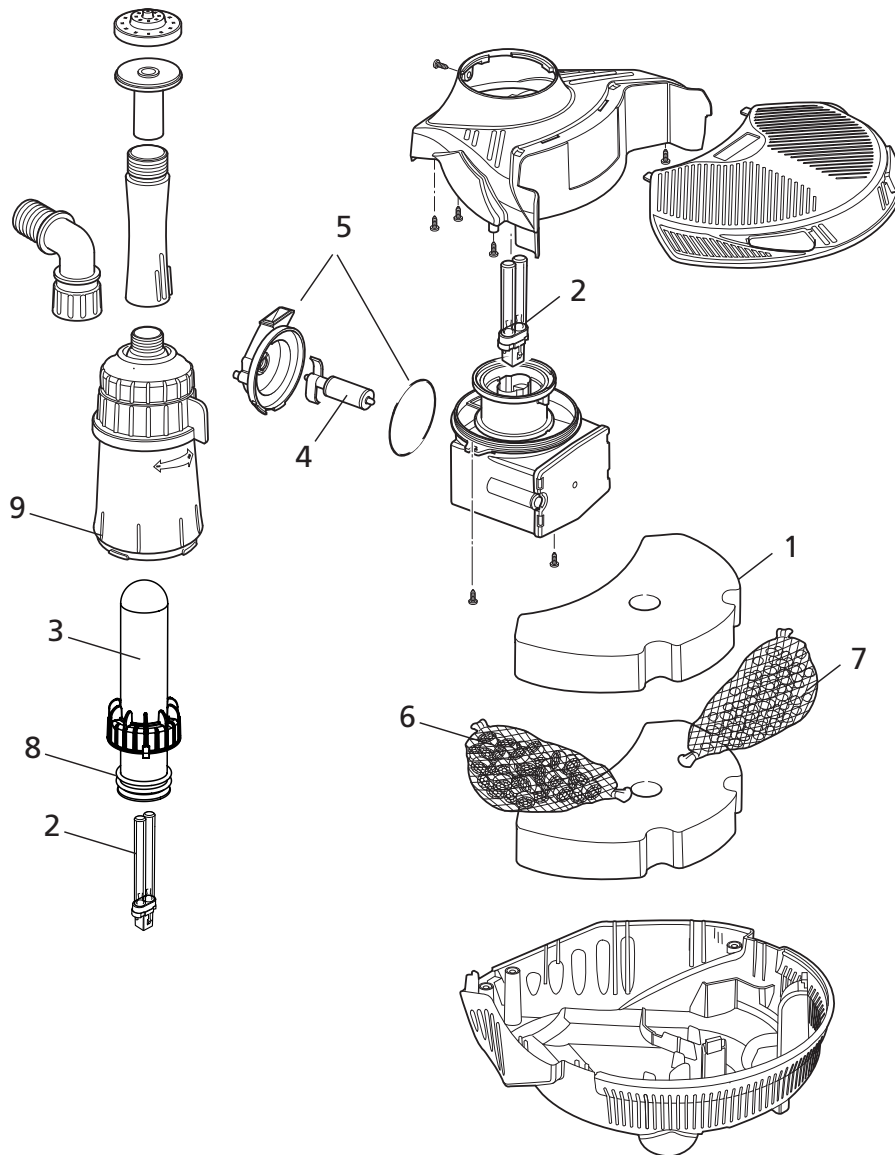

3003

3113

EasyClear 3000/ EasyClear 3000lv

Spares Part Numbers

Please specify part number
when ordering

		Part No
1	Foam (single - order 2)	1408
2	UV Lamp (5W)	1519
3	Quartz Tube Assembly	1526
4	Pump Rotor	3418
5	Pump Chamber and O-Ring	Z10045
6	Biomedia	Z10047
7	Stones	Z10048
8	O-Ring Kit	Z10049
9	Neck O-Rings x2	Z10052

Spares Part Numbers

Please specify part number
when ordering

	Part No
1 Foam (single - order 2)	1408
2 UV Lamp (5W)	1519
3 Quartz Tube Assembly	1782
4 Pump Rotor	3418
5 Pump Chamber and O-Ring	Z10045
6 Biomedia	Z10047
7 Stones	Z10048
8 O-Ring Kit	Z10049
9 Neck O-Rings x2	Z10052