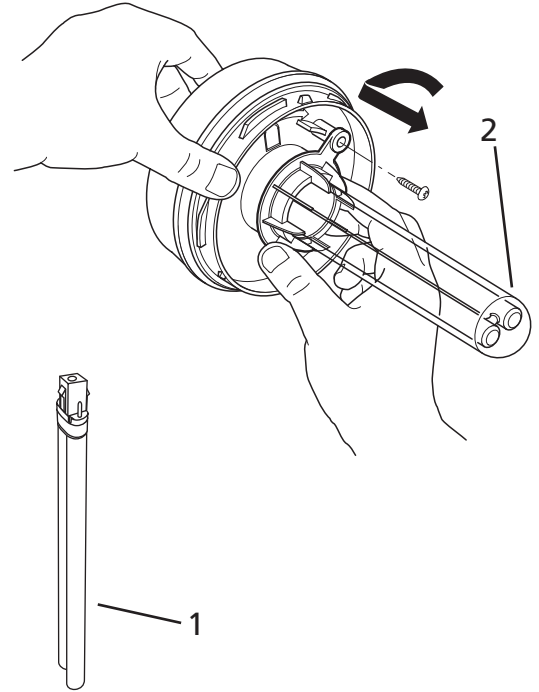

1550
1551
1552

Vorton 2200, 4500, 9000, 14000, 18000 & 27000

1553
1554
1555

Please specify part number
when ordering

Spares Part Numbers		Please specify part number when ordering					
		Part No					
		2200	4500	9000	14000	18000	27000
1	Lamp*	1519(5W)	1520(9W)	1521(11W)	1521(11W)	1520(9W)x2	1521(11W) x2
2	Quartz Tube*	1523	1523	1524	1524	1523 x2	1524 x2
3	Nut & Hosetail Set* (inc. Hosetail O-Rings)	1537	1537	1537	1537	1537	1537
4	Annual Service Kit * (inc. Quartz and Body O-Rings & Pot of Grease) (not shown)	1522	1522	1522	1522	1522 x2	1522 x2

*Obsolete with stock