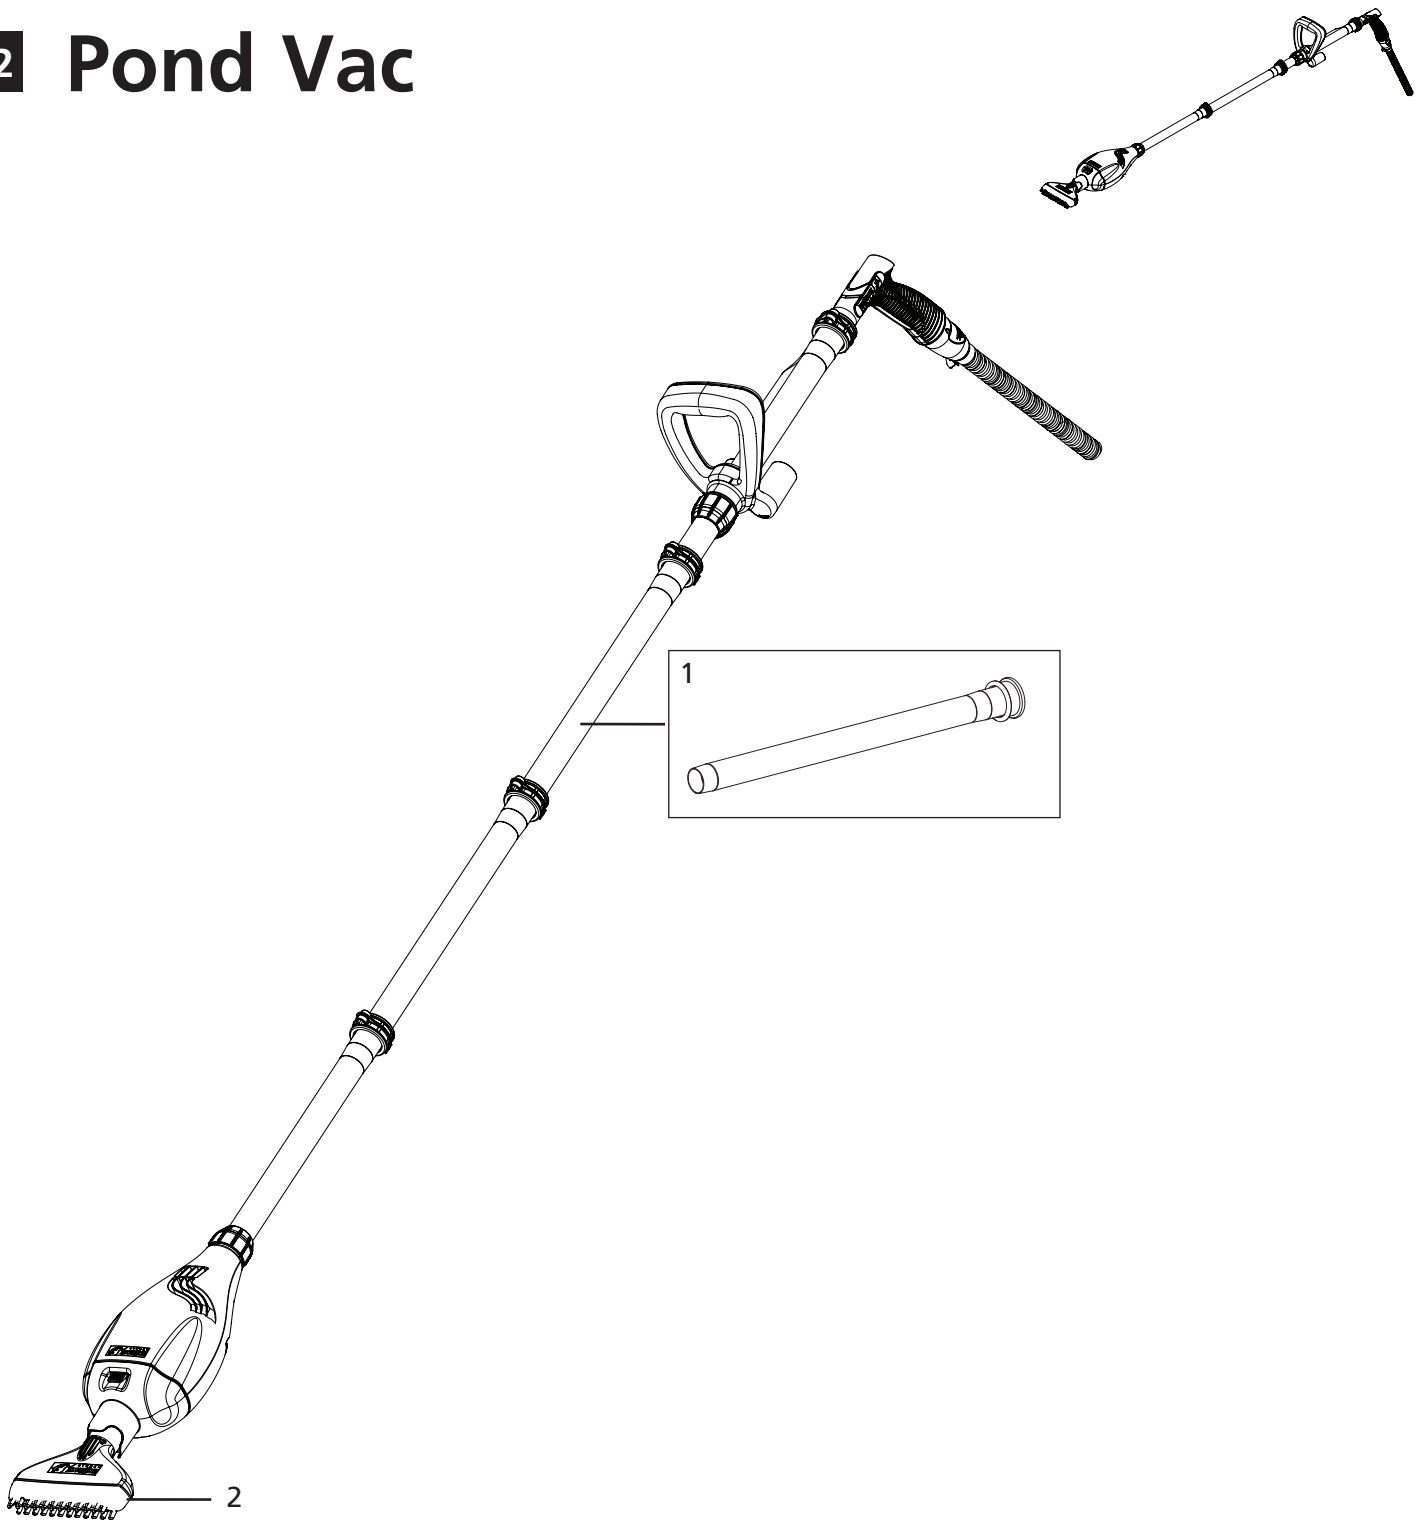

**Obsolete with stock*

1559B
1554B
1557B
1558B

Vorton 11, 18, 36, & 55

Spares Part Numbers		Please specify part number when ordering			
		Part No			
		1559 (11W)	1554 (18W)	1557 (36W)	1558 (55W)
1	Lamp PLL*	1521X0000	1542 0000	1543 0000	1544 0000
2	Quartz Tube* with attachments	1538 0000	1545 0000	1546 0000	1547 0000
3	Annual Service Kit* (inc. Quartz and Body O-Rings & Grease)	1548 0000	1548 0000	1548 0000	1548 0000
4	Stepped Hose Tail* (20mm, 25mm, 32mm, & 40mm)	Z10012	Z10012	Z10012	Z10012

**Obsolete with stock*

1559C
1554C
1557C
1558C

Vorton 11, 18, 36, & 55

Spares Part Numbers		Please specify part number when ordering			
		Part No			
		1559 (11W)	1554 (18W)	1557 (36W)	1558 (55W)
1	Lamp PLL	1592 0000	1542A0000	1543A0000	1544A0000
2	Quartz Tube with attachments	1575 0000	1576 0000	1577 0000	1578 0000
3	Annual Service Kit (inc. Quartz and Body O-Rings & Grease)	1579 0000	1579 0000	1579 0000	1579 0000
4	Stepped Hose Tail (25mm, 32mm, & 40mm)	Z12325	Z12325	Z12325	Z12325