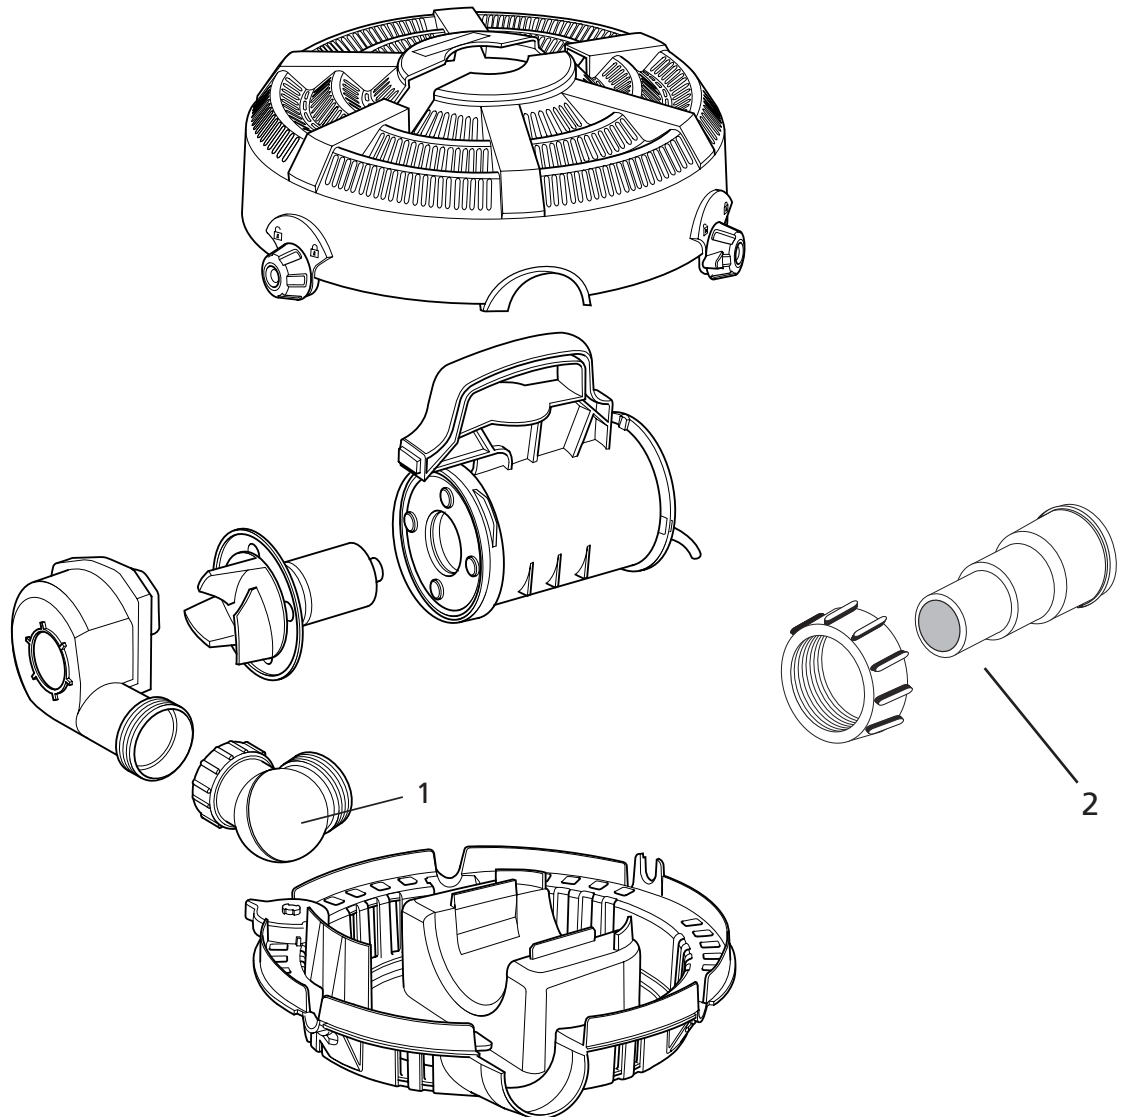

Spares Part Numbers

Please specify part number
when ordering

		Part No	
		2000	3000
1.	Pump Chamber and O-Ring Seal*	-	Z10006
2.	Rotor Assembly	1681	-
3.	Threaded Outlet Adapter	1682	1682
4.	Ball Joint	Z10013	Z10013
5.	1x Stepped Hosetail, 1x Retaining Nut and O-ring	Z10012	Z10012

		Part No	
		5500 (1450)	8000 (2100)
1.	Ball Joint	Z10013	Z10013
2.	1x Stepped Hosetail & 1x Retaining Nut and O-ring	Z10012	Z10012

**Obsolete with stock*

1457

1458

Titan 12000 & 15000

Spares Part Numbers

Please specify part number
when ordering