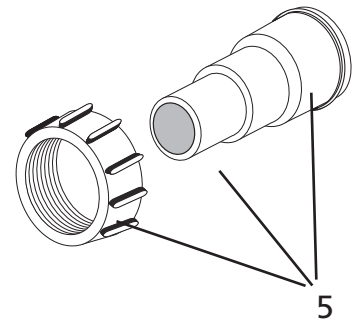

1451

1452

Titan 2000 & 3000 (from 2002)

Spares Part Numbers

Please specify part number
when ordering

		Part No	
		2000	3000
1.	Pump Chamber and O-Ring Seal*	-	Z10006
2.	Rotor Assembly	1681	-
3.	Threaded Outlet Adapter	1682	1682
4.	Ball Joint	Z10013	Z10013
5.	1x Stepped Hosetail, 1x Retaining Nut and O-ring	Z10012	Z10012

*Obsolete with stock