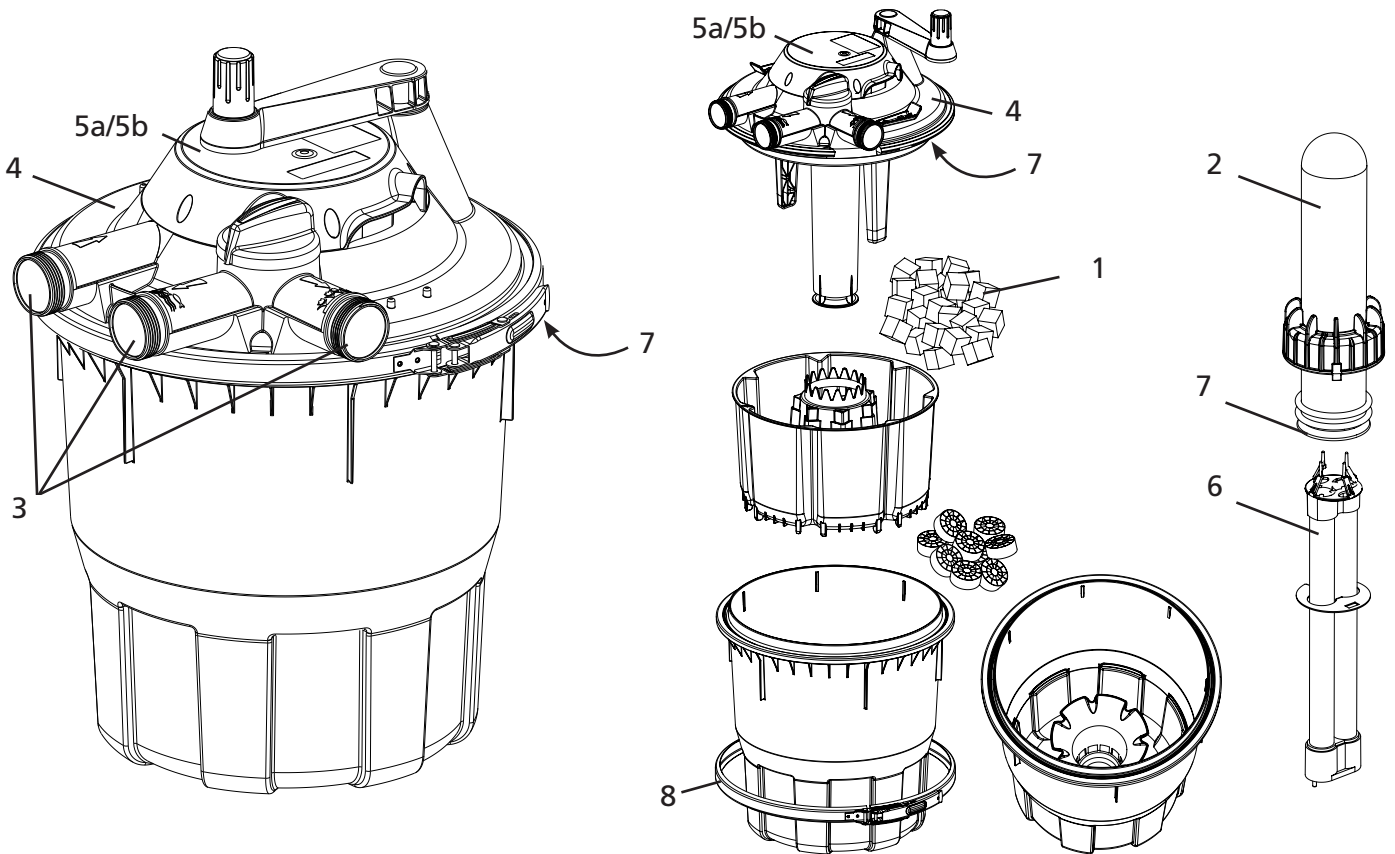

**Spares Part Numbers**Please specify part number
when ordering**Part No**

		3000	5500	8000
		6000	11000	16000
		1100	2200	4500
1a	Old Foam Set (1100, 2200, 4500)*	1324 x1	1305 x1	1306 x1
1b	New Small Foam - Coarse (Single Piece) - dark blue	1397 x1	1397 x2	1397 x3
2	Quartz Tube Assembly	1523 x1	1523 x1	1524 x1 (1523 for 4500)
3	Bioforce Nut and Hosetail Set x3	Z12225	Z12225	Z12225
4	UV Bulb	1519 (5W)	1520 (9W) 1519 (5W)-(2200)	1521 (11W) 1520 (9W) - (4500)
5	Lid clips (Set of 7)	Z12155	Z12155	Z12155
6	O-Ring Kit (not shown)	Z12076	Z12076	Z12076

*only available from Customer Services

1350

Bioforce 3000/4500

1351

Bioforce 6000/9000**Spares Part Numbers**Please specify part number
when ordering**Part No****3000/6000****4500/9000**

- | | | 3000/6000 | 4500/9000 |
|---|-------------------------------------|------------------|------------------|
| 1 | Small Bioforce Foam - Coarse (each) | 1397 x2 | 1397 x3 |
| 2 | Quartz Tube Assembly | 1523 x1 | 1524 x1 |
| 3 | Bioforce Nut and Hosetail Set x3 | Z12225 | Z12225 |
| 4 | UV Bulb | 1520 (9W) | 1521 (11W) |
| 5 | Lid clips (Set of 7) | Z12155 | Z12155 |

1352

1353

Bioforce Revolution 6000/9000/14000 Bioforce Revolution 12000/18000/28000

Spares Part Numbers

Please specify part number
when ordering

		Part No			
		6000 12000	9000 18000	14000 28000	
1	Cypricube Foams	1504 x1	1504 x1	1504 x2	
2	Quartz Tube Assembly	1511 x1	1512 x1	1513 x1	
3	BioforceHosetail Set (x3) plus O-rings	Z12325	Z12325	Z12325	
4	Bioforce Revolution Lid Assembly	Z10030	Z10030	Z10031	
5a	Bioforce Revolution Electrical Ass (UK)	Z10032	Z10035	Z10038	
5b	Bioforce Revolution Electrical Ass (Euro)	Z10033	Z10036	Z10039	
6	UV Bulb	1542	1502	1543	
7	Bioforce O-Ring Service Kit	1510	1510	1510	
8	Band Clamp	Z12365	Z12365	Z12365	