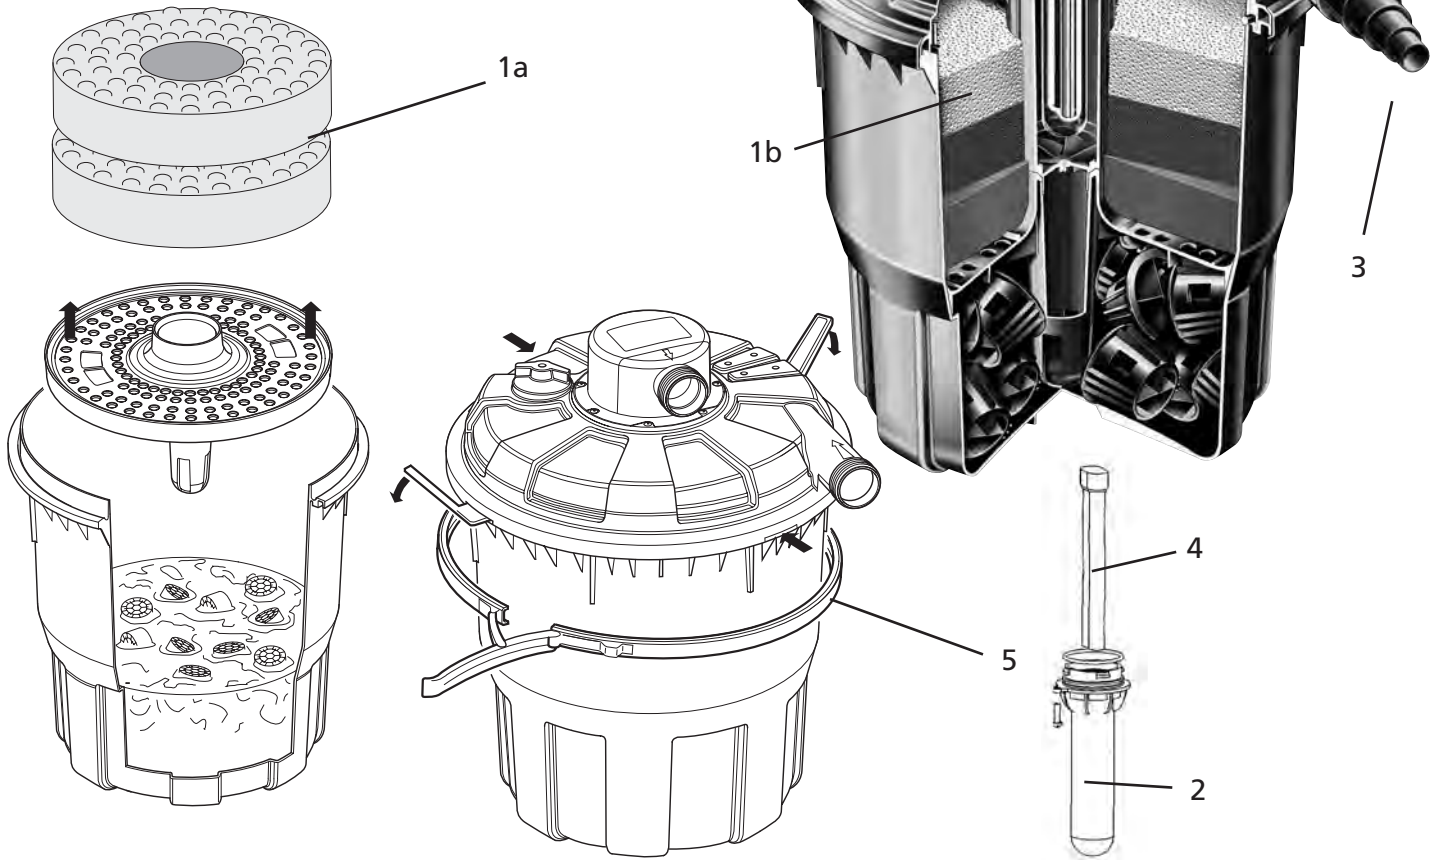

1314

1386

Bioforce 9000, Bioforce 12000

Spares Part Numbers

Please specify part number
when ordering

		Part No
1a	Large Bioforce Foam (Bioforce 12000) Coarse (each)	1398 (each)*
1b	Bioforce Foam Set (Bioforce 9000) (contains 3 sponges)	1323*
2	Quartz Tube Assembly	1524
3	3x Stepped Hosetails and 3 retaining nuts	Z12325
4	UV Bulb (11W - Bioforce 9000)	1521
	UV Bulb (13W - Bioforce 12000) (For items with serial number 16 09 30 or lower)	1525
	UV Bulb (13W - Bioforce 12000) (For items with serial number 16 10 01 or higher)	1541
5	Band Clamp	Z12365

*Obsolete with stock