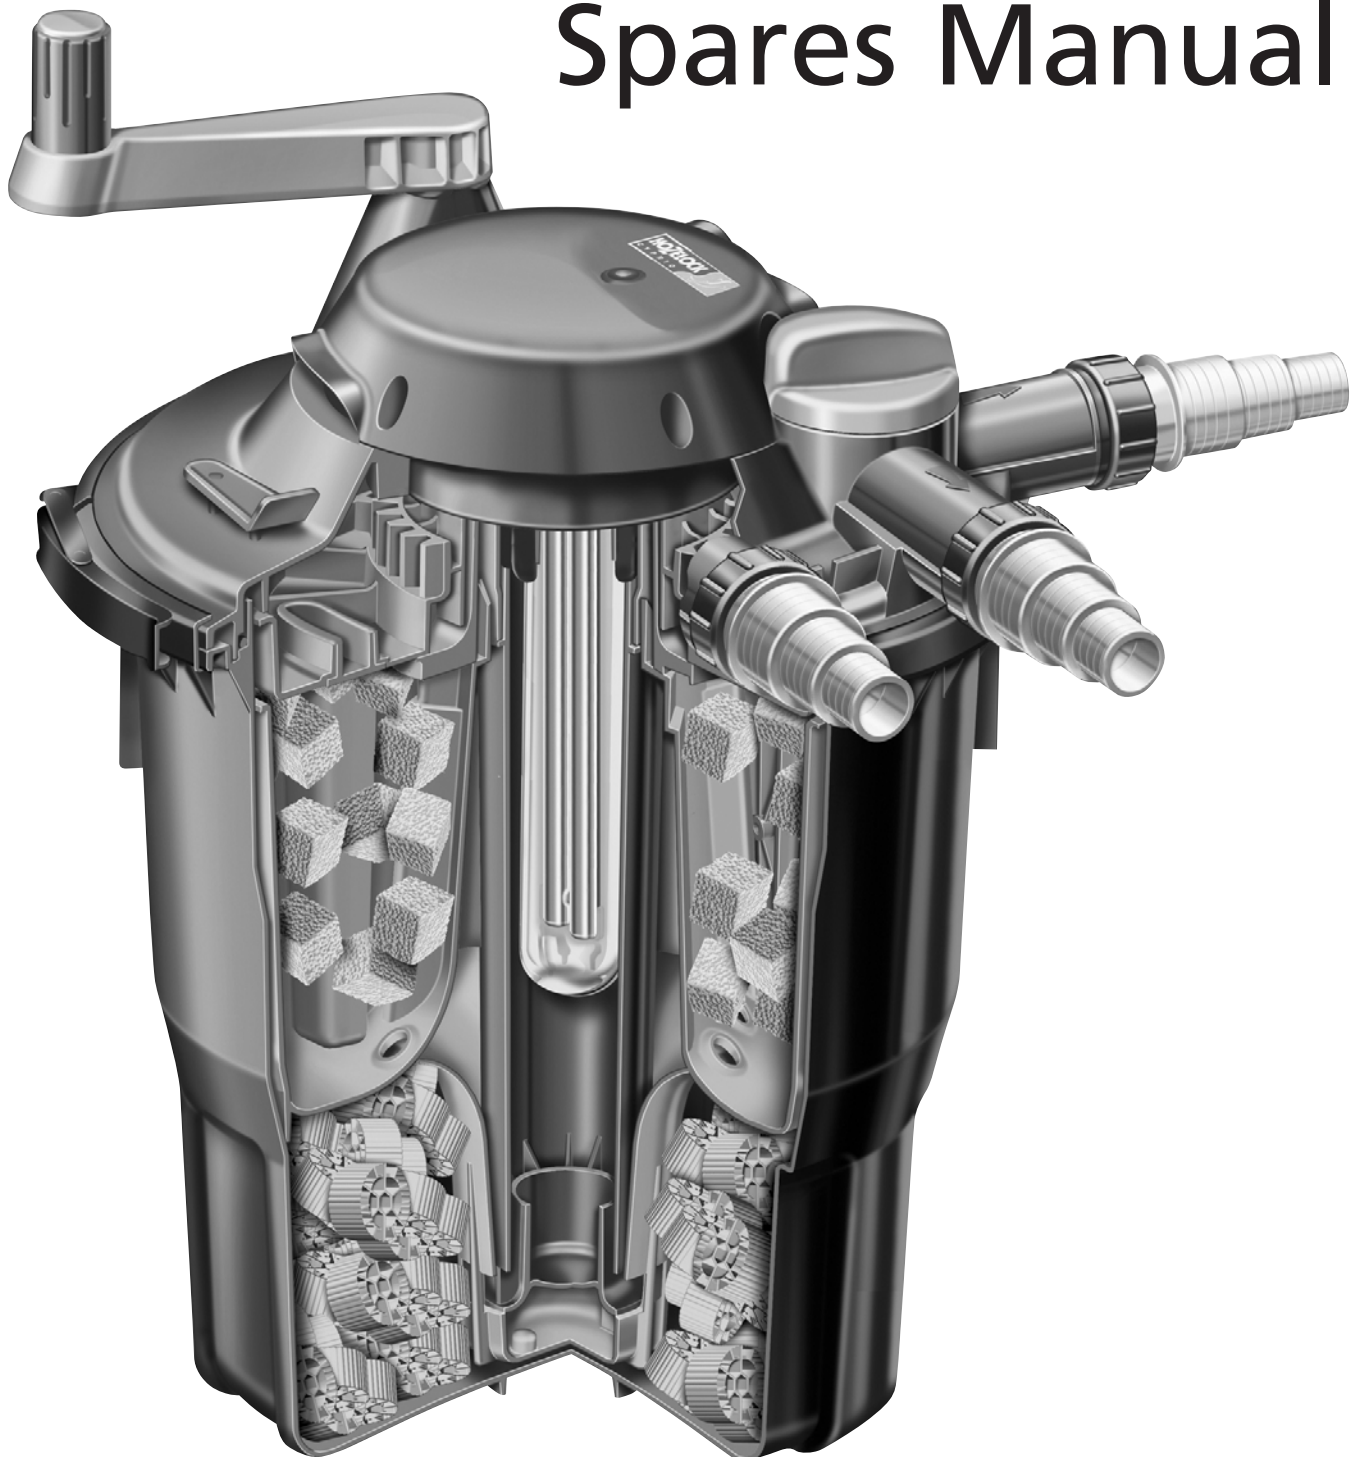

Aquatics

Spares Manual

3327

3027

3001LV

EasyClear 3'n1 Clearwater & Fountain Pump

Spares Part Numbers

Please specify part number
when ordering