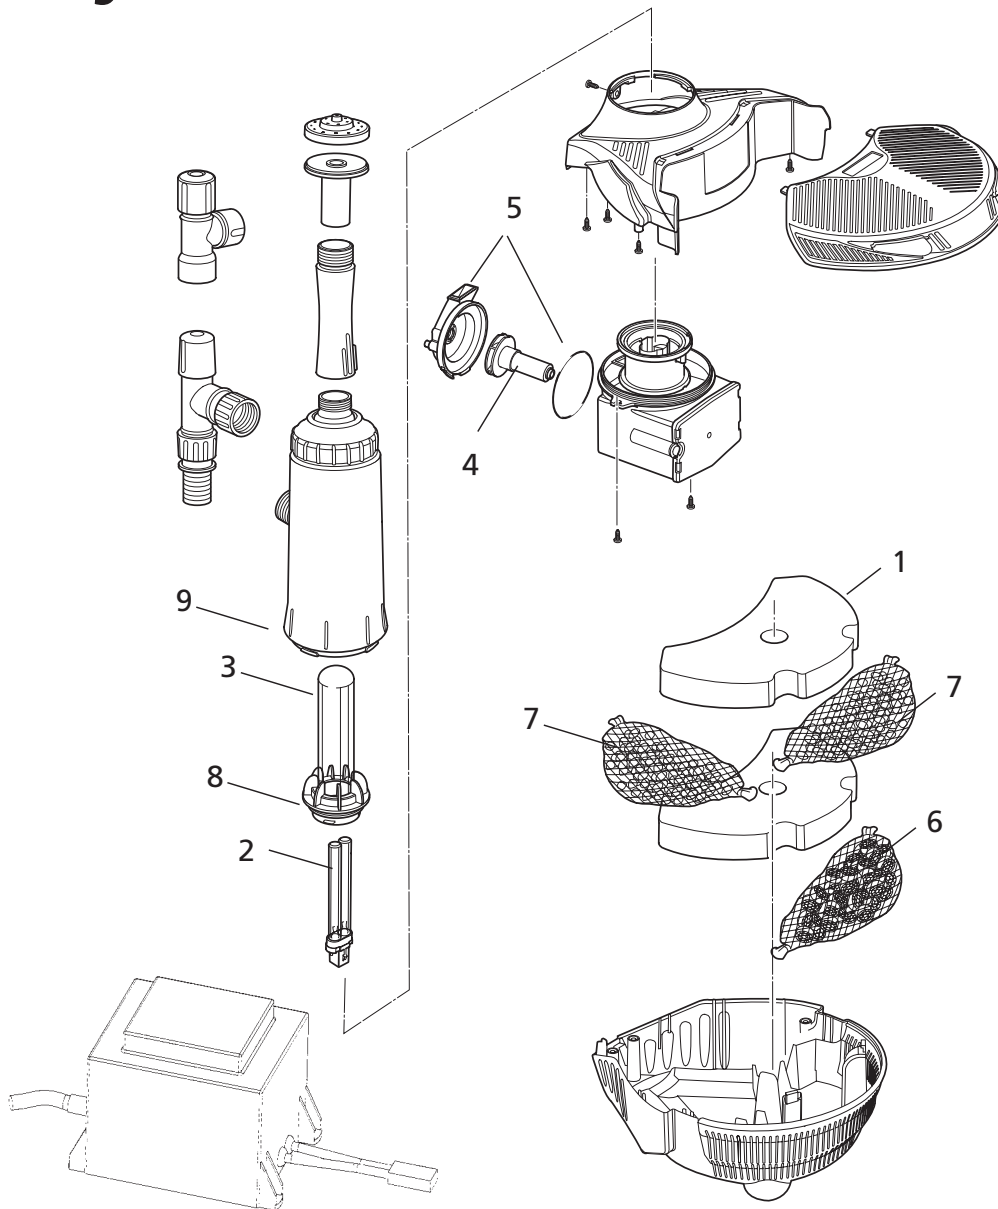

Spares Part Numbers

Please specify part number
when ordering

	Part No
1 Foam (single - order 2)	1408
2 UV Lamp (7W)	1517
3 Quartz Tube Assembly	1783
4 Pump Rotor	3418
5 Pump Chamber and O-Ring	Z10045
6 Bi-media	Z10047
7 Stones	Z10048
8 O-Ring Kit	Z10049
9 Neck O-Rings x2	Z10052

3006

3116

EasyClear 6000/ EasyClear 6000lv

Spares Part Numbers

Please specify part number
when ordering

	Part No
1 Foam (single - order 2)	1408
2 UV Lamp - 9W	1520
3 Quartz Tube	1556
4 Pump Rotor	1681
5 Pump Chamber and O-Ring	Z10045
6 Biomedia	Z10047
7 Stones	Z10048
8 O-Ring Kit	Z10049
9 Neck O-Rings x2	Z10052