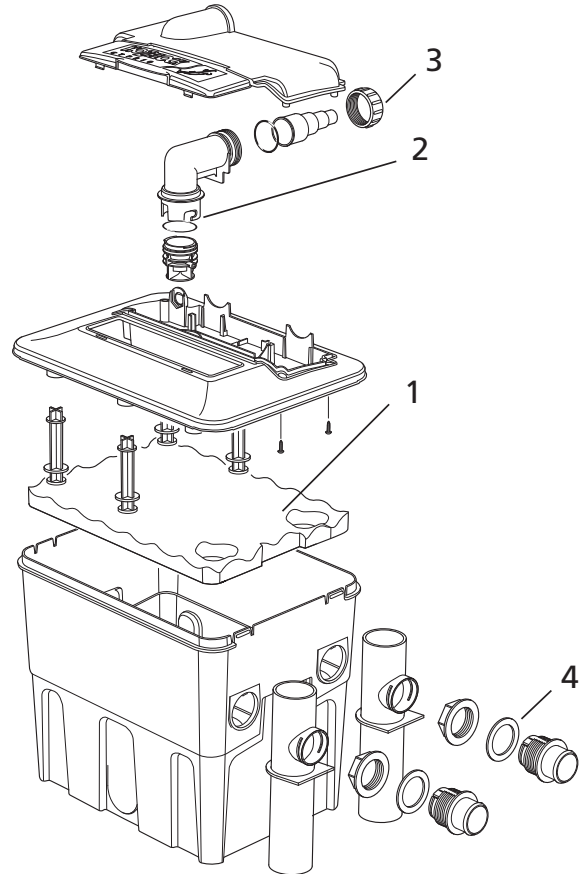

Ecocel 10000/20000

Spares

Please specify part number
when ordering

		Part No		
		5000	10000	20000
1.	Foams	1363	1363 x2	1371 x2
2.	O-Ring Kit	Z11660	Z11660	Z11660
3.	Hosetails x2, inc. O-Rings & Screwnuts	1537	1537	1537
4.	E/P - E/C Flat washers x2	Z10050	Z10050	Z10050