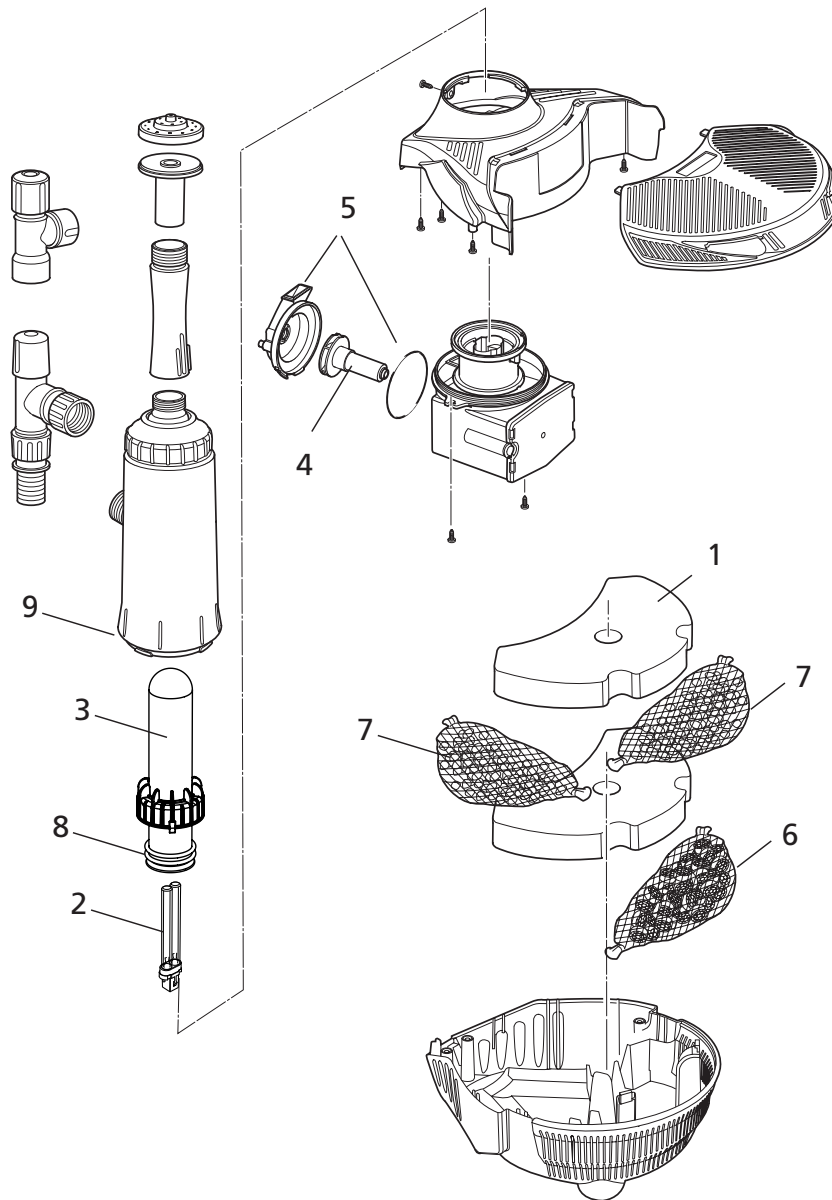

Spares Part Numbers

Please specify part number
when ordering

	Part No
1 Foam (single - order 2)	1408
2 UV Lamp (7W)	1517
3 Quartz Tube Assembly	1783
4 Pump Rotor	3418
5 Pump Chamber and O-Ring	Z10045
6 Bi-media	Z10047
7 Stones	Z10048
8 O-Ring Kit	Z10049
9 Neck O-Rings x2	Z10052

3006

3116

EasyClear 6000/ EasyClear 6000lv

Spares Part Numbers

Please specify part number
when ordering

	Part No
1 Foam (single - order 2)	1408
2 UV Lamp - 9W	1520
3 Quartz Tube	1556
4 Pump Rotor	1681
5 Pump Chamber and O-Ring	Z10045
6 Biomedia	Z10047
7 Stones	Z10048
8 O-Ring Kit	Z10049
9 Neck O-Rings x2	Z10052

Spares Part Numbers

Please specify part number
when ordering

	Part No
1 Foam (single - order 2)	1408
2 UV Lamp - 9W	1520
3 Quartz Tube	1784
4 Pump Rotor	1681
5 Pump Chamber and O-Ring	Z10045
6 Bi-media	Z10047
7 Stones	Z10048
8 O-Ring Kit	Z10049
9 Neck O-Rings x2	Z10052