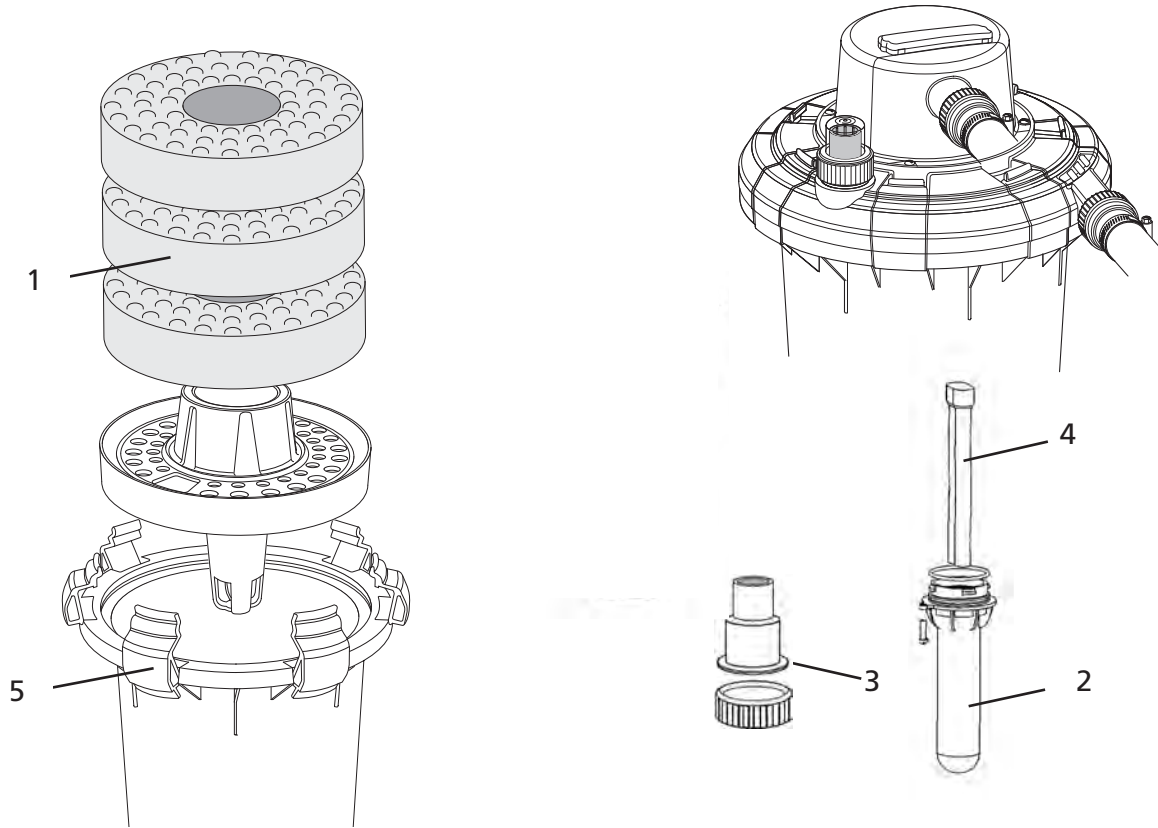

1350

Bioforce 3000/4500

1351

Bioforce 6000/9000

Spares Part Numbers

Please specify part number
when ordering

Part No

3000/6000

4500/9000

		3000/6000	4500/9000
1	Small Bioforce Foam - Coarse (each)	1397 x2	1397 x3
2	Quartz Tube Assembly	1523 x1	1524 x1
3	Bioforce Nut and Hosetail Set x3	Z12225	Z12225
4	UV Bulb	1520 (9W)	1521 (11W)
5	Lid clips (Set of 7)	Z12155	Z12155