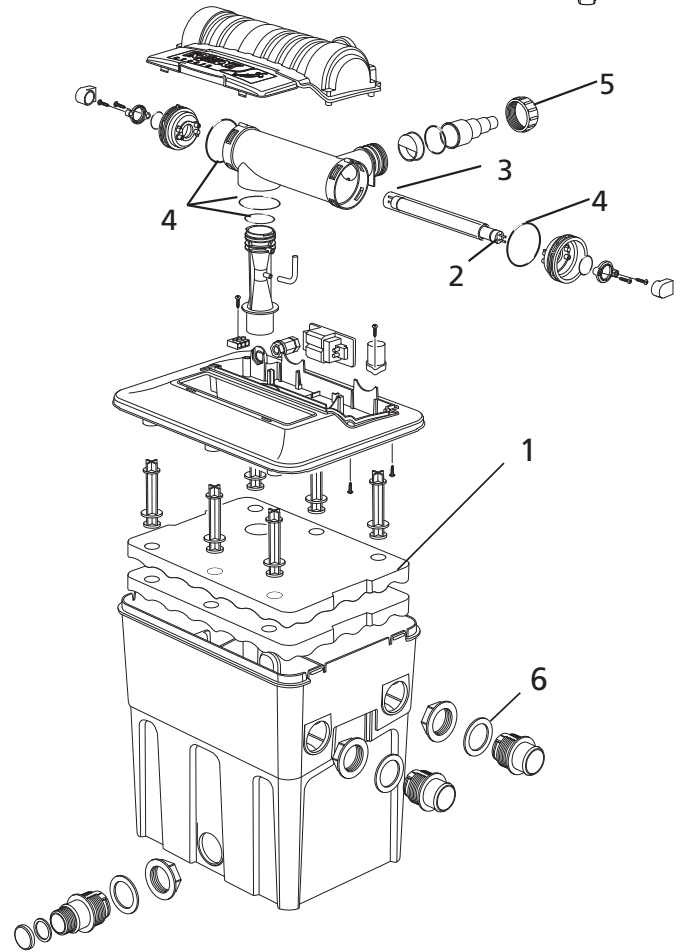

Spares Part Numbers

Please specify part number
when ordering

Part No

		2200	4500	9000
		2500/5000	5000/10000	10000/20000
1	Foams	1364	1364 x2	1364 x2
2	Lamps - Double Ended	Z11106 (6W)	Z11108 (8W)	Z11116 (16W)
3	Quartz Tube	Z11216	Z11226	Z11226
4	O-Ring Kit (Post 2004)	Z11660	Z11660	Z11660
5	Hosetails x3, inc. O-Rings & Screwnuts	1537	1537	1537
6	E/P - E/C Flat washers x2	Z10050	Z10050	Z10050