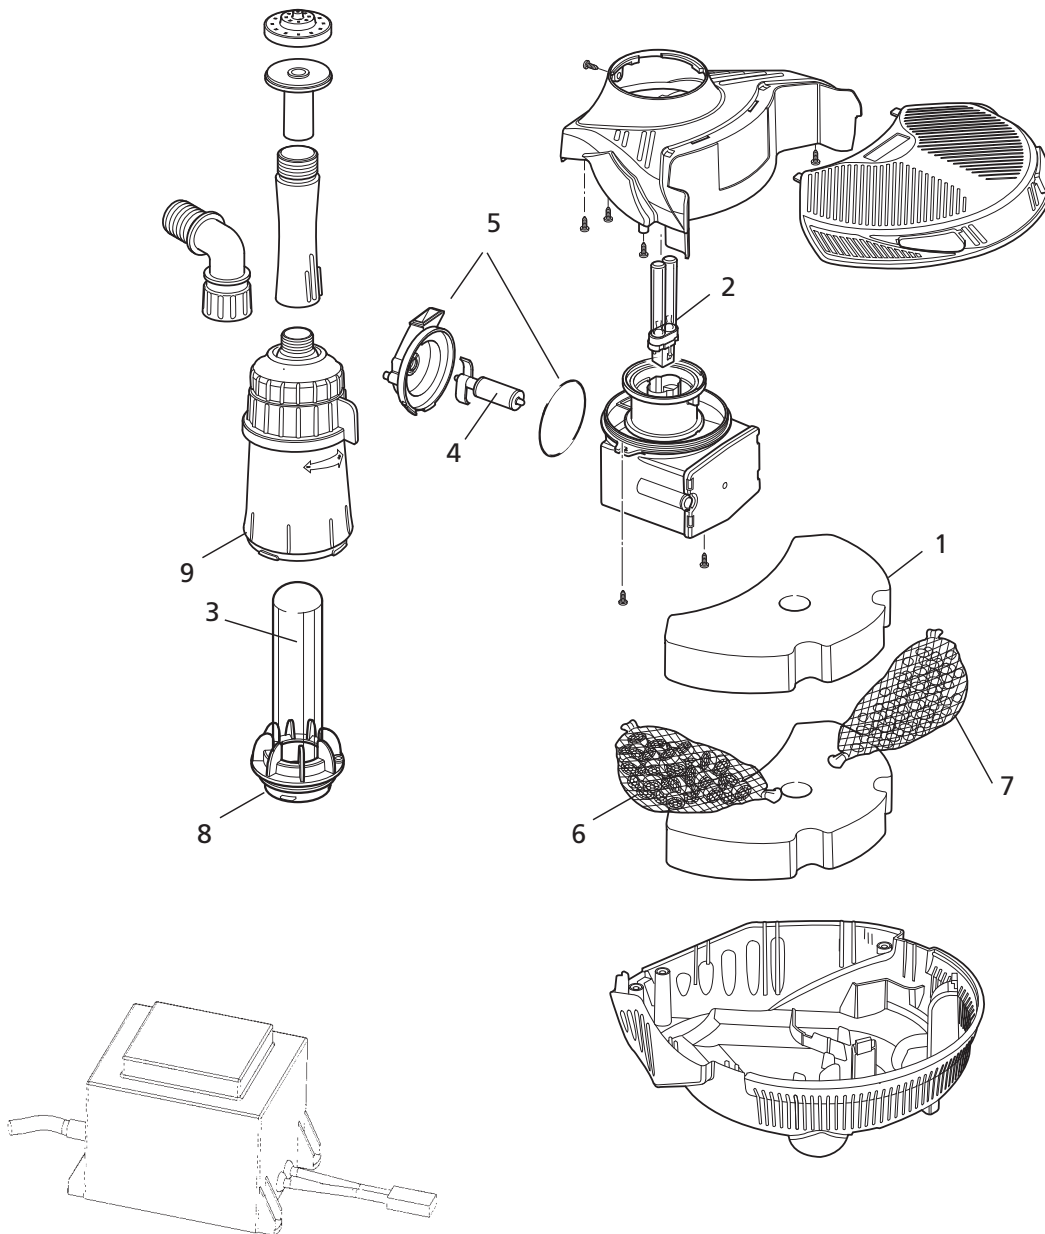

3328

EasyClear 4'n1

3028

Clearwater, Fountain

3002LV

& Waterfall Pump

Spares Part Numbers

Please specify part number
when ordering

3003

3113

EasyClear 3000/ EasyClear 3000lv

Spares Part Numbers

Please specify part number
when ordering

		Part No
1	Foam (single - order 2)	1408
2	UV Lamp (5W)	1519
3	Quartz Tube Assembly	1526
4	Pump Rotor	3418
5	Pump Chamber and O-Ring	Z10045
6	Biomedia	Z10047
7	Stones	Z10048
8	O-Ring Kit	Z10049
9	Neck O-Rings x2	Z10052