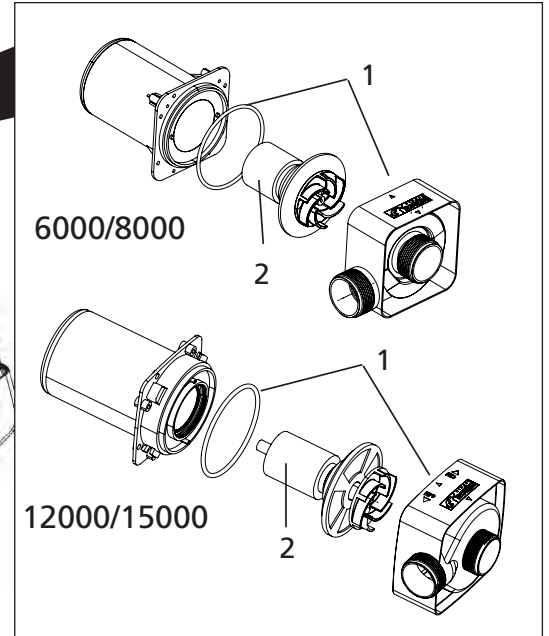

1583

1584

1585

1586

Aquaforce 6000, 8000, 12000 & 15000

Spares Part Numbers

Please specify part number
when ordering

		Part No			
		6000	8000	1200	15000
1.	Pump Chamber and O-Ring Seal*	Z10008	-	Z10010	Z10010
2.	Rotor Assembly*	Z10001	Z10002	Z10003	Z10004
3.	Outlet Adaptor	Z10011	Z10011	Z10011	Z10011
4.	Ball Joint	Z10013	Z10013	Z10013	Z10013
5.	1x Stepped Hoesetail & 1x Retaining Nut	Z10012	Z10012	Z10012	Z10012
6.	Flow Control & End Cap	Z10014	Z10014	Z10014	Z10014
7.	Secondary Inlet Unit (Satellite Filter) - <i>not shown</i>	1683	1683	1683	1683

**Obsolete with stock*