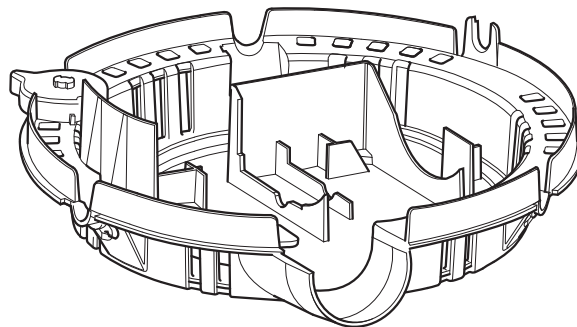

1451

1452

Titan 2000 & 3000 (from 2002)

Spares Part Numbers

Please specify part number
when ordering

		Part No	
		2000	3000
1.	Pump Chamber and O-Ring Seal*	-	Z10006
2.	Rotor Assembly	1681	-
3.	Threaded Outlet Adapter	1682	1682
4.	Ball Joint	Z10013	Z10013
5.	1x Stepped Hosetail, 1x Retaining Nut and O-ring	Z10012	Z10012

*Obsolete with stock