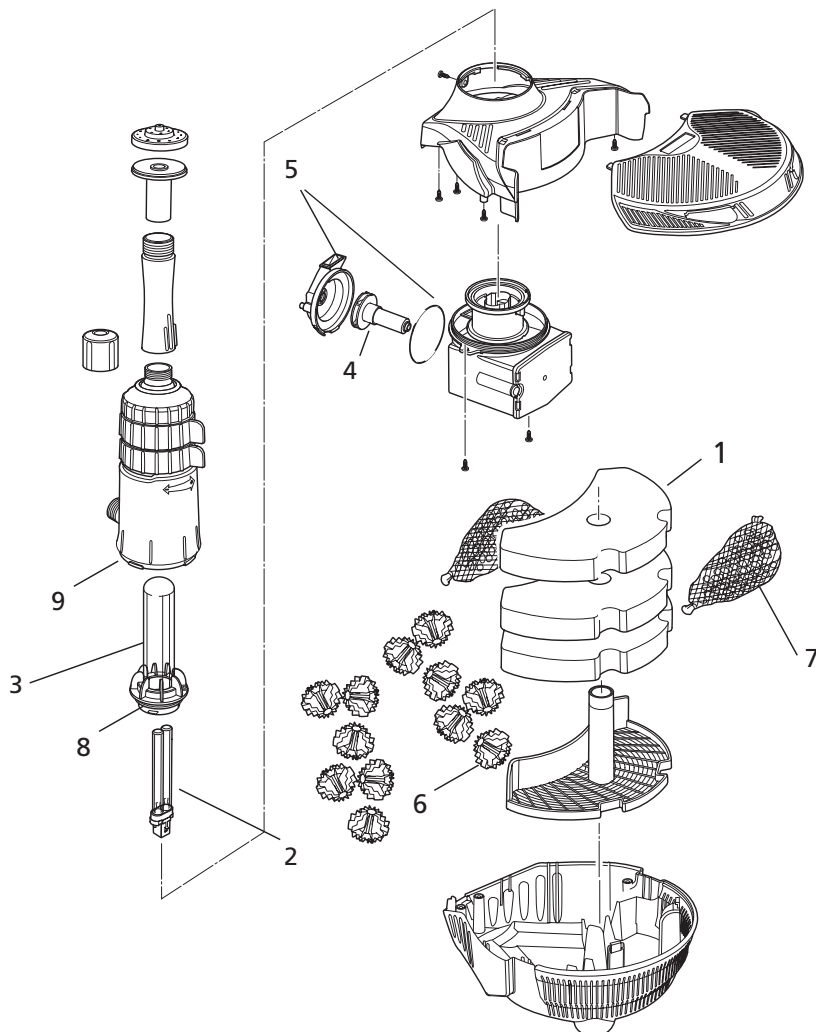

3328

EasyClear 4'n1

3028

Clearwater, Fountain

3002LV

& Waterfall Pump

Spares Part Numbers

Please specify part number
when ordering

3003

3113

EasyClear 3000/ EasyClear 3000lv

Spares Part Numbers

Please specify part number
when ordering

		Part No
1	Foam (single - order 2)	1408
2	UV Lamp (5W)	1519
3	Quartz Tube Assembly	1526
4	Pump Rotor	3418
5	Pump Chamber and O-Ring	Z10045
6	Biomedia	Z10047
7	Stones	Z10048
8	O-Ring Kit	Z10049
9	Neck O-Rings x2	Z10052