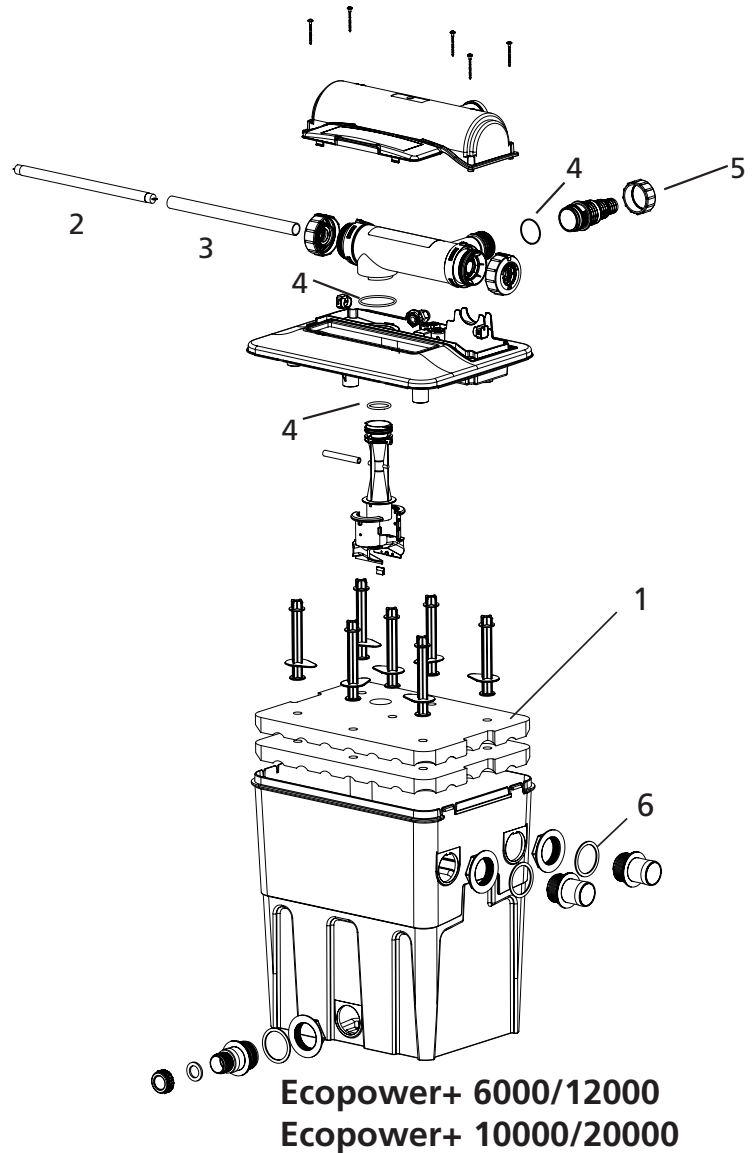

1862

1864

1866

Ecopower+ 4000/6000/10000 (Ecopower+ 8000/12000/20000)

Spares Part Numbers		Please specify part number when ordering		
		Part No		
		4000/8000	6000/12000	10000/20000
1	Foams	1364	1364 x2	1364 x2
2	Lamps - Double Ended	Z11108 (8W)	1780 (12W)	Z11116 (16W)
3	Quartz Tube	1781	1781	1781
4	O-Ring Kit	Z11660	Z11660	Z11660
5	Hosetails x3, inc. O-Rings & Screwnuts	1537	1537	1537
6	E/P - E/C Flat washers x2	Z10050	Z10050	Z10050