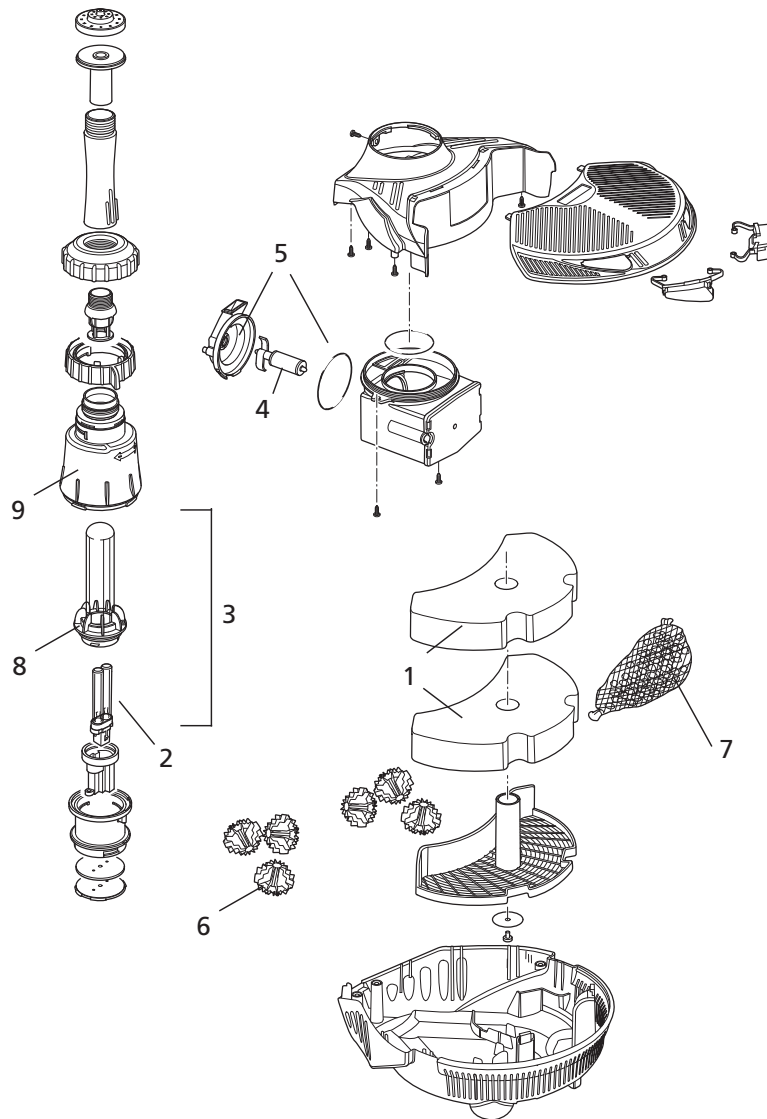

Aquatics

Spares Manual

3327

3027

3001LV

EasyClear 3'n1 Clearwater & Fountain Pump

Spares Part Numbers

Please specify part number
when ordering

		Part No
1	Foam (single - order 2)	1408
2	UV Lamp (5W)	1519
3	Quartz Tube Assembly	1526
4	Pump Rotor	3418
5	Pump Chamber and O-Ring	Z10045
6	Biomedia	Z10047
7	Stones	Z10048
8	O-Ring Kit	Z10049
9	Neck O-Rings x2	Z10052

3328

EasyClear 4'n1

3028

Clearwater, Fountain

3002LV

& Waterfall Pump

Spares Part Numbers

Please specify part number
when ordering