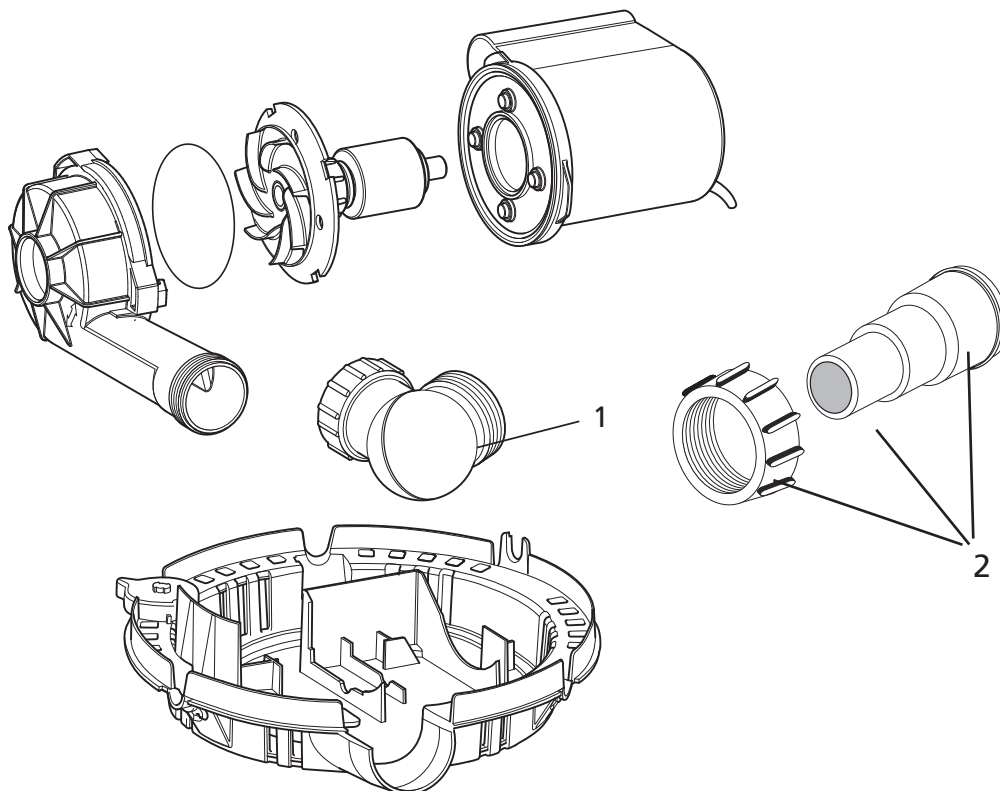

1454

Titan 5500 & 8000

1456

Titan 1450 & 2100 (US)

(from 2002)

Spares Part Numbers

Please specify part number
when ordering

		Part No	
		5500 (1450)	8000 (2100)
1.	Ball Joint	Z10013	Z10013
2.	1x Stepped Hosetail & 1x Retaining Nut and O-ring	Z10012	Z10012

*Obsolete with stock