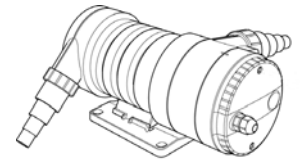

1550
1551
1552

Vorton 2200, 4500, 9000, 14000, 18000 & 27000