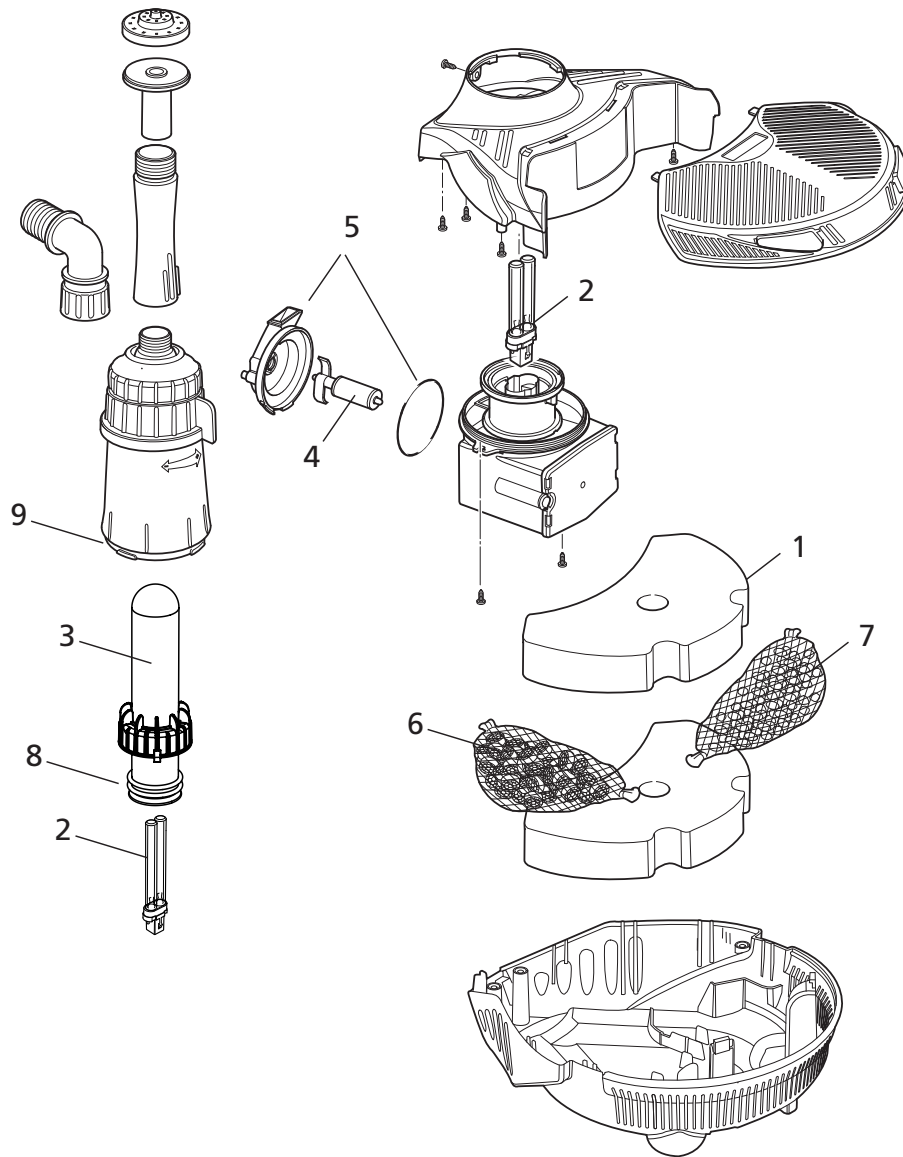

3003

3113

EasyClear 3000/ EasyClear 3000lv

Spares Part Numbers

Please specify part number
when ordering

		Part No
1	Foam (single - order 2)	1408
2	UV Lamp (5W)	1519
3	Quartz Tube Assembly	1526
4	Pump Rotor	3418
5	Pump Chamber and O-Ring	Z10045
6	Biomedia	Z10047
7	Stones	Z10048
8	O-Ring Kit	Z10049
9	Neck O-Rings x2	Z10052

Spares Part Numbers

Please specify part number
when ordering

	Part No
1 Foam (single - order 2)	1408
2 UV Lamp (5W)	1519
3 Quartz Tube Assembly	1782
4 Pump Rotor	3418
5 Pump Chamber and O-Ring	Z10045
6 Biomedia	Z10047
7 Stones	Z10048
8 O-Ring Kit	Z10049
9 Neck O-Rings x2	Z10052

Spares Part Numbers

Please specify part number
when ordering

	Part No
1 Foam (single - order 2)	1408
2 UV Lamp (7W)	1517
3 Quartz Tube Assembly	1783
4 Pump Rotor	3418
5 Pump Chamber and O-Ring	Z10045
6 Bi-media	Z10047
7 Stones	Z10048
8 O-Ring Kit	Z10049
9 Neck O-Rings x2	Z10052