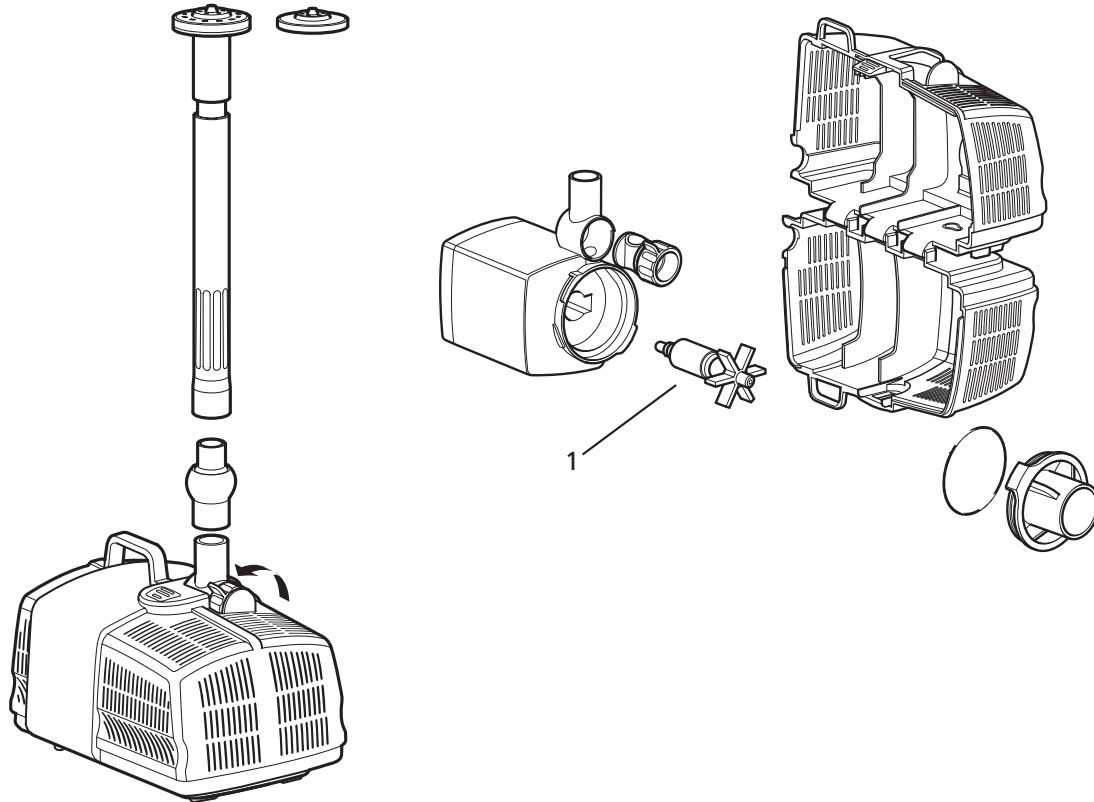

3352

3052

Cascade 700 & 700LV (from 2006)

Spares Part Numbers		Please specify part number when ordering	
		Part No	
	Cascade 700 & 700LV	700	700LV
1	Rotor Assembly	3419	3419