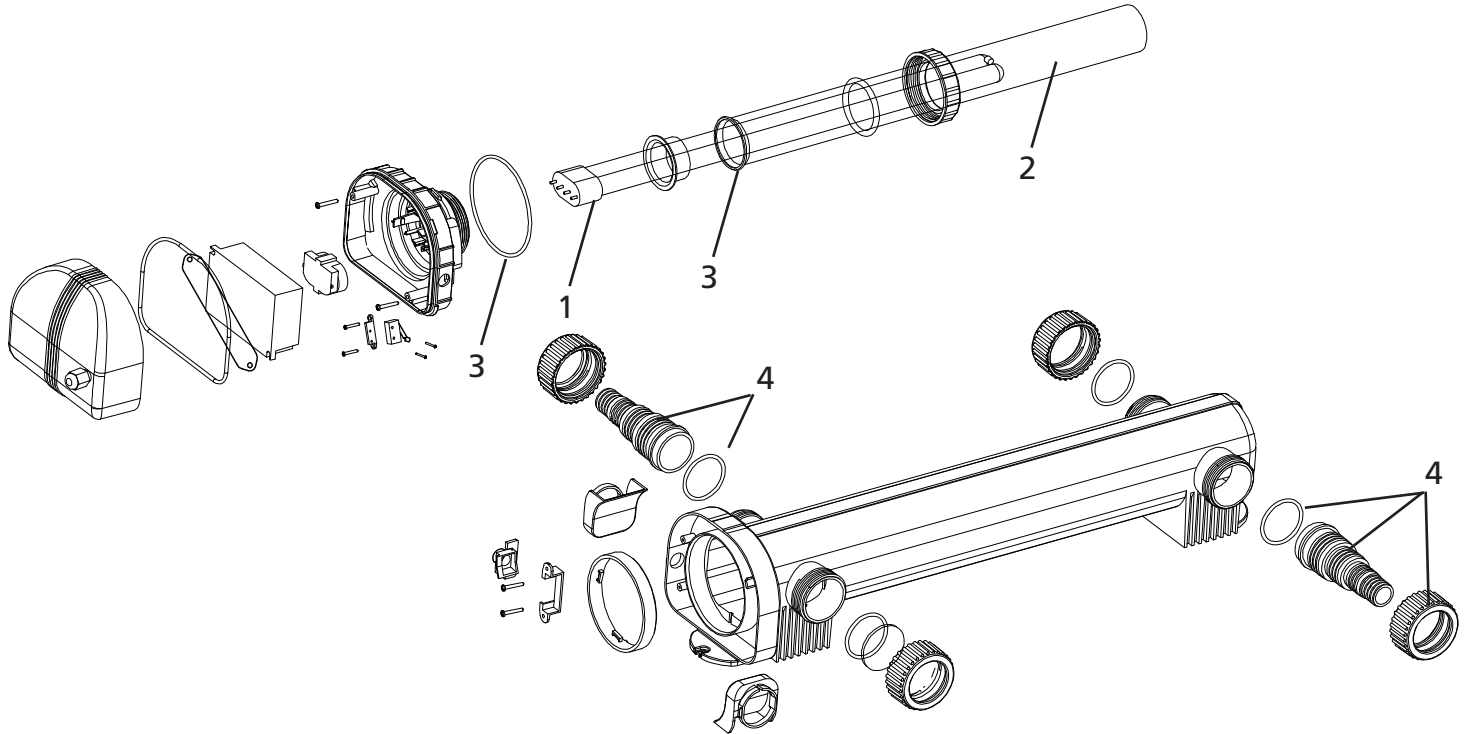

1559B
1554B
1557B
1558B

Vorton 11, 18, 36, & 55

Spares Part Numbers		Please specify part number when ordering			
		Part No			
		1559 (11W)	1554 (18W)	1557 (36W)	1558 (55W)
1	Lamp PLL*	1521X0000	1542 0000	1543 0000	1544 0000
2	Quartz Tube* with attachments	1538 0000	1545 0000	1546 0000	1547 0000
3	Annual Service Kit* (inc. Quartz and Body O-Rings & Grease)	1548 0000	1548 0000	1548 0000	1548 0000
4	Stepped Hose Tail* (20mm, 25mm, 32mm, & 40mm)	Z10012	Z10012	Z10012	Z10012

*Obsolete with stock