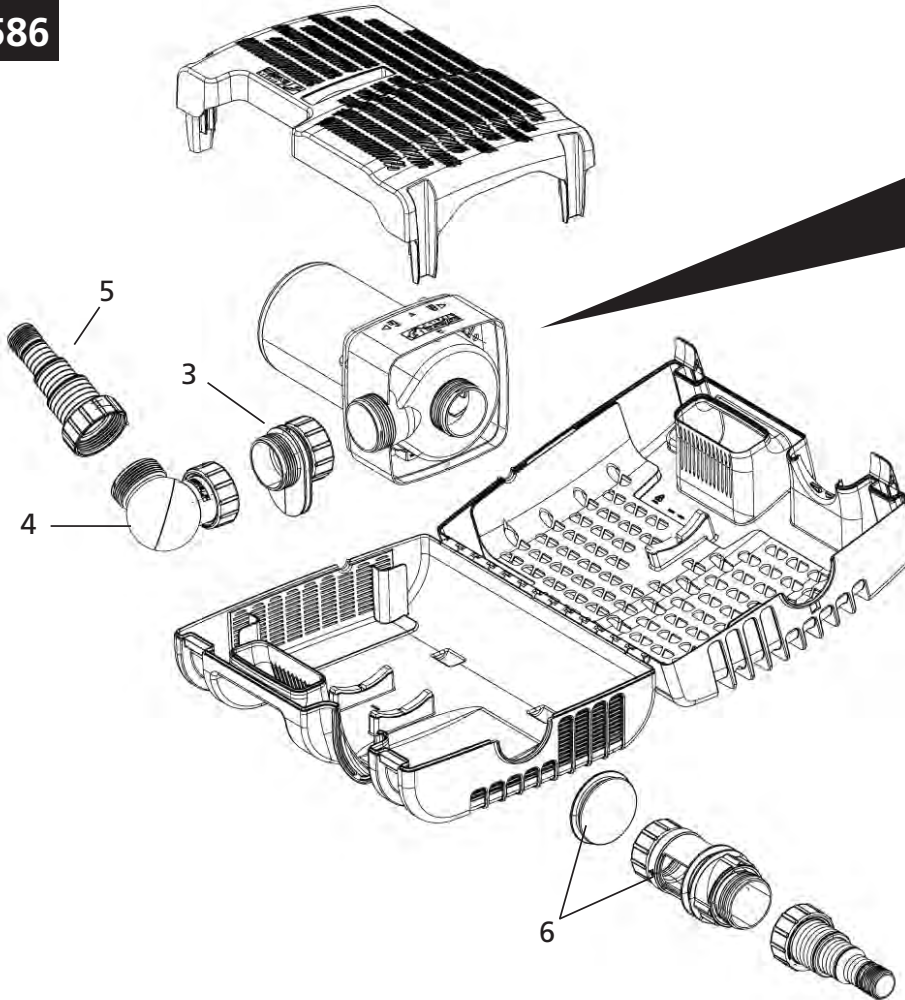

1583

1584

1585

1586

Aquaforce 6000, 8000, 12000 & 15000

Spares Part Numbers

Please specify part number
when ordering

		Part No			
		6000	8000	1200	15000
1.	Pump Chamber and O-Ring Seal*	Z10008	-	Z10010	Z10010
2.	Rotor Assembly*	Z10001	Z10002	Z10003	Z10004
3.	Outlet Adaptor	Z10011	Z10011	Z10011	Z10011
4.	Ball Joint	Z10013	Z10013	Z10013	Z10013
5.	1x Stepped Hoesetail & 1x Retaining Nut	Z10012	Z10012	Z10012	Z10012
6.	Flow Control & End Cap	Z10014	Z10014	Z10014	Z10014
7.	Secondary Inlet Unit (Satellite Filter) - <i>not shown</i>	1683	1683	1683	1683

**Obsolete with stock*