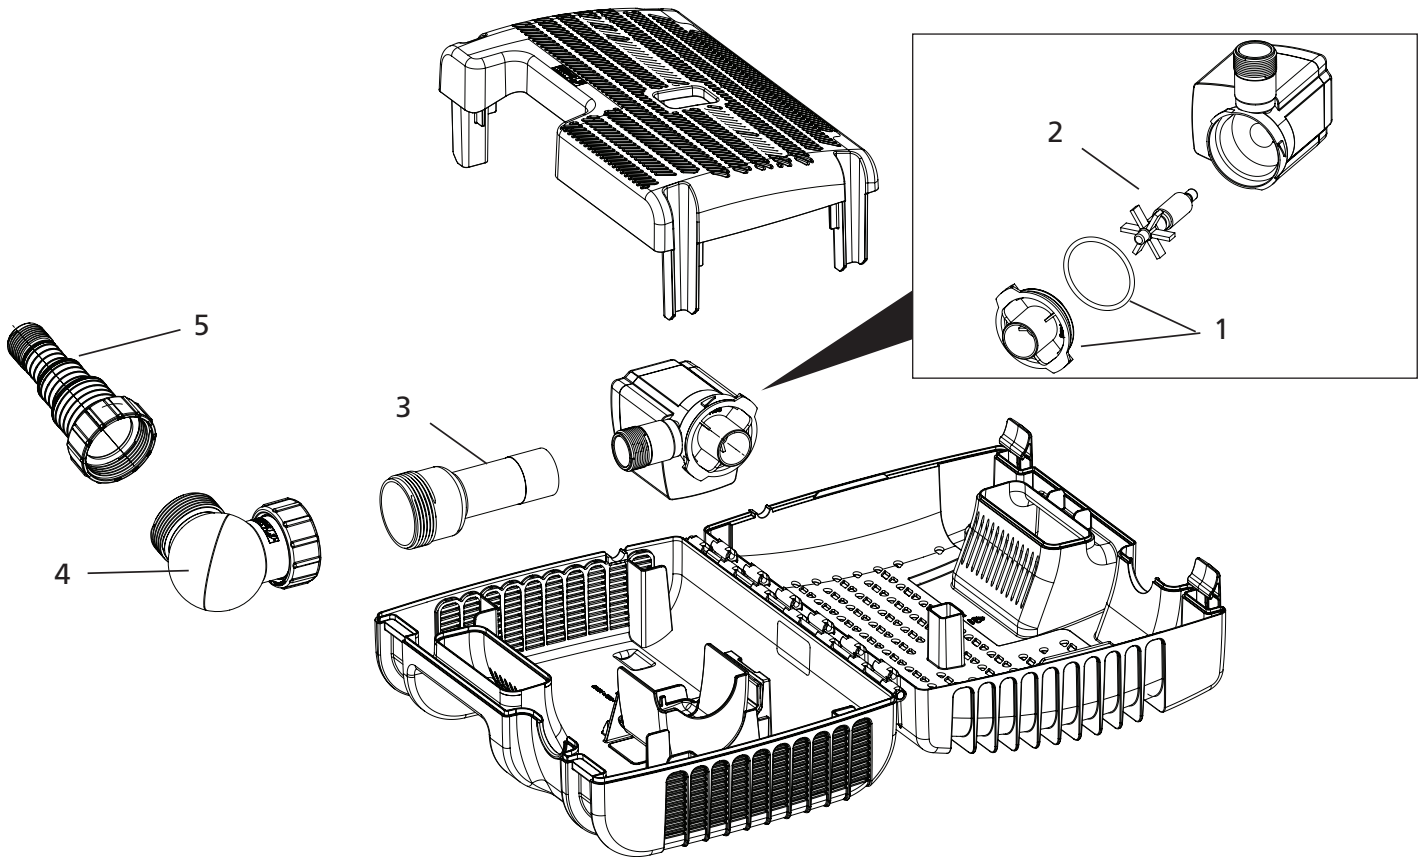

		Part No	
		5500 (1450)	8000 (2100)
1.	Ball Joint	Z10013	Z10013
2.	1x Stepped Hosetail & 1x Retaining Nut and O-ring	Z10012	Z10012

**Obsolete with stock*

1457

1458

Titan 12000 & 15000

Spares Part Numbers

Please specify part number
when ordering

		Part No	
		12000	15000
1.	Ball Joint	Z10013	Z10013
2.	1x Stepped Hosetail & 1x Retaining Nut	Z10012	Z10012

Spares Part Numbers

Please specify part number when ordering

		Part No
		1000
1.	Pump Chamber and O-Ring Seal	Z10005
2.	Rotor Assembly	1680
3.	Threaded Outlet Adaptor	1682
4.	Ball Joint	Z10013
5.	1x Stepped Hosetail & 1x Retaining Nut and O-ring	Z10012