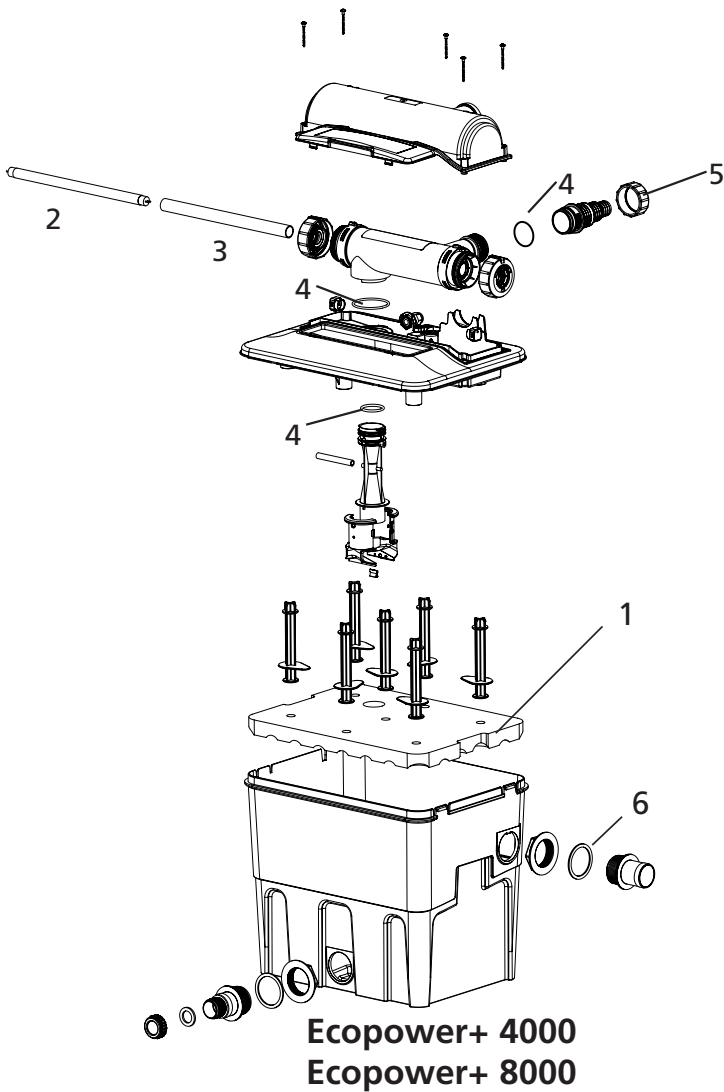

1862

1864

1866

Ecopower+ 4000/6000/10000 (Ecopower+ 8000/12000/20000)

Spares Part Numbers		Please specify part number when ordering		
		Part No		
		4000/8000	6000/12000	10000/20000
1	Foams	1364	1364 x2	1364 x2
2	Lamps - Double Ended	Z11108 (8W)	1780 (12W)	Z11116 (16W)
3	Quartz Tube	1781	1781	1781
4	O-Ring Kit	Z11660	Z11660	Z11660
5	Hosetails x3, inc. O-Rings & Screwnuts	1537	1537	1537
6	E/P - E/C Flat washers x2	Z10050	Z10050	Z10050